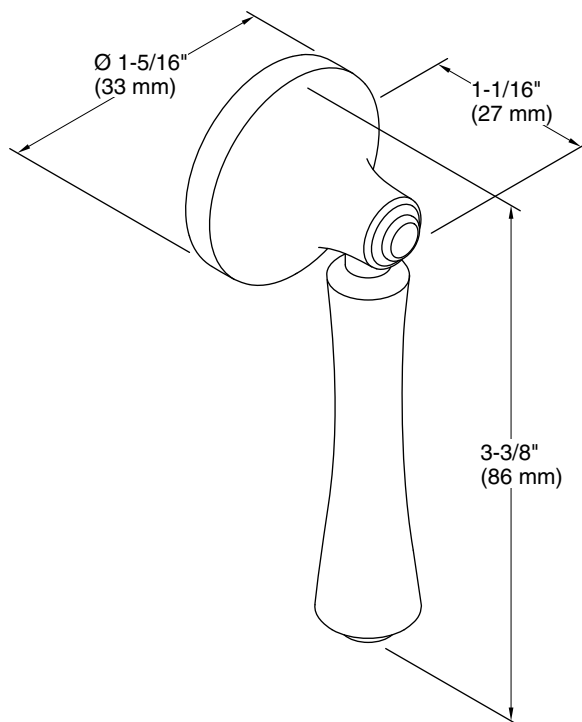

Technical Information

All product dimensions are nominal.

Material: Zinc

Notes

Install this product according to the installation instructions.