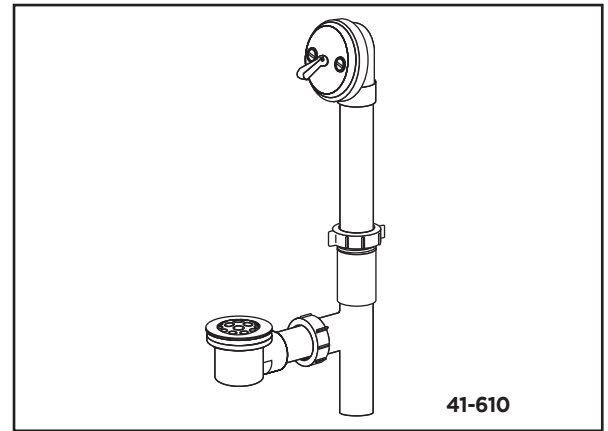

Trip Lever Bath Drains

Features:

- Fits most tubs 14" to 16" high
- 1-1/2" plastic tubing in ABS
- Patented adjustable self-retaining rubber head gasket
- Patented pre-adjustable linkage
- Cast brass pop-up and shoe plug
- Extra long plunger stroke
- Lubricated cast brass plunger
- Chrome plated stamped brass domed strainer
- Heavy duty, highly polished face plate
- Partially assembled in carton
- Compartmentalized packaging
- Available in Chrome only

Standards & Certifications:

- IAPMO/cUPC

Catalog Numbers:

41-610 ABS (Chrome)

Suffixes Available:

None

Job Name	
Date	
Model Specified	
Quantity	
Customer	
Contractor	
Architect/engineer