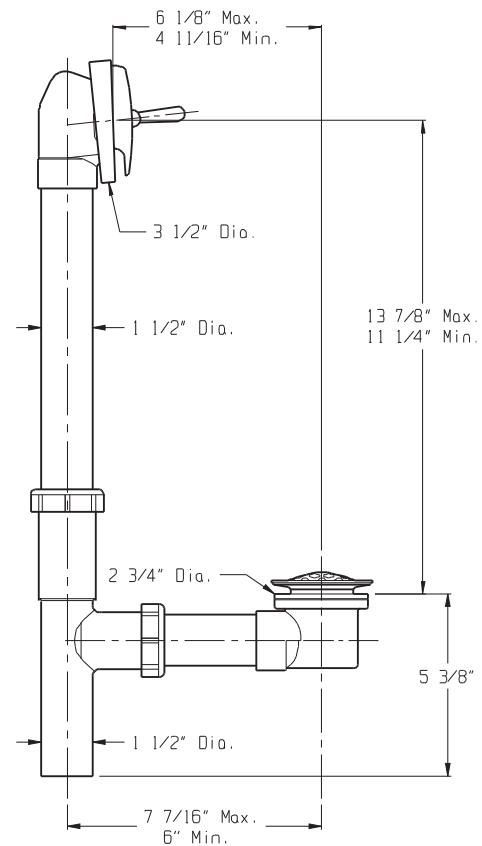

Trip Lever Bath Drains

Features:

- Fits most tubs 14" to 16" high
- 1-1/2" plastic tubing in ABS
- Patented adjustable self-retaining rubber head gasket
- Patented pre-adjustable linkage
- Cast brass pop-up and shoe plug
- Extra long plunger stroke
- Lubricated cast brass plunger
- Chrome plated stamped brass domed strainer
- Heavy duty, highly polished face plate
- Partially assembled in carton
- Compartmentalized packaging
- Available in Chrome only

Standards & Certifications:

- IAPMO/cUPC

Catalog Numbers:

41-610 ABS (Chrome)

Suffixes Available:

None

Job Name	
Date	
Model Specified	
Quantity	
Customer	
Contractor	
Architect/engineer