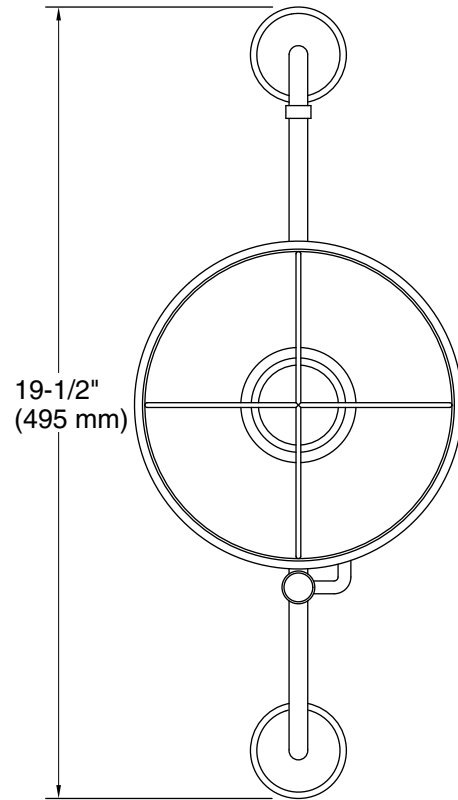

Modern Farm

One-light sliding sconce
K-23667-SC01

Features

- Suitable for any living space, allowing you to create a cohesive design aesthetic throughout your home.
- Candelabra base (E12) socket, works best with type G16.5 white, clear or Edison bulbs (sold separately).
- With the integrated ball joint, move shade to cast light up, down, left or right.
- Suitable for damp locations, per UL 1598.

Required Electrical Service

One circuit required.

Lights: 120 V, 60 Hz

Technical Information

All product dimensions are nominal.

Material: Steel

Number of Lights: 1

Lighting Type: Socket-based

Socket Type: E-12 Candelabra

Number of Shades: 1

Shade Type: Metal

Electrical component rating: Socket Rating: 60 Hz, 60 W