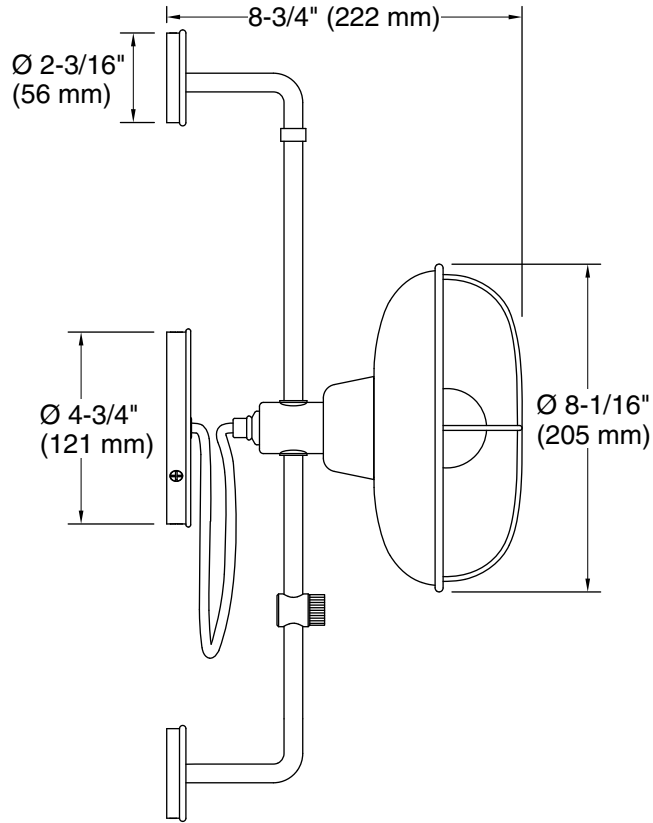

Modern Farm

One-light sliding sconce
K-23667-SC01

Features

- Suitable for any living space, allowing you to create a cohesive design aesthetic throughout your home.
- Candelabra base (E12) socket, works best with type G16.5 white, clear or Edison bulbs (sold separately).
- With the integrated ball joint, move shade to cast light up, down, left or right.
- Suitable for damp locations, per UL 1598.

Required Electrical Service

One circuit required.

Lights: 120 V, 60 Hz

Technical Information

All product dimensions are nominal.

Material: Steel

Number of Lights: 1

Lighting Type: Socket-based

Socket Type: E-12 Candelabra

Number of Shades: 1

Shade Type: Metal

Electrical component rating: Socket Rating: 60 Hz, 60 W