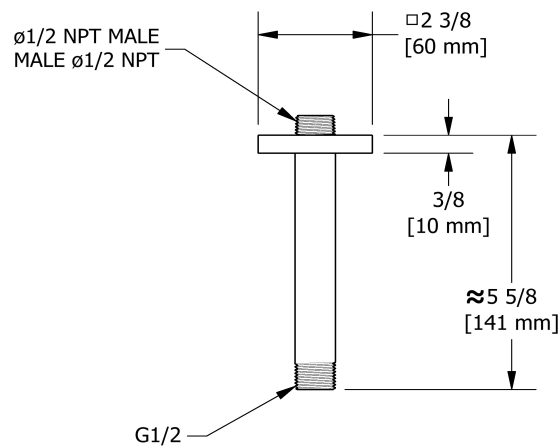

15 cm (6") vertical shower arm

518

Specifications

Descriptions

- 1/2" inlet male NPT
- Square flange with set screw

Available colors

- C : Chrome
- BN : Brushed Nickel (PVD)

Sizes, models and finishes may differ from those presented.