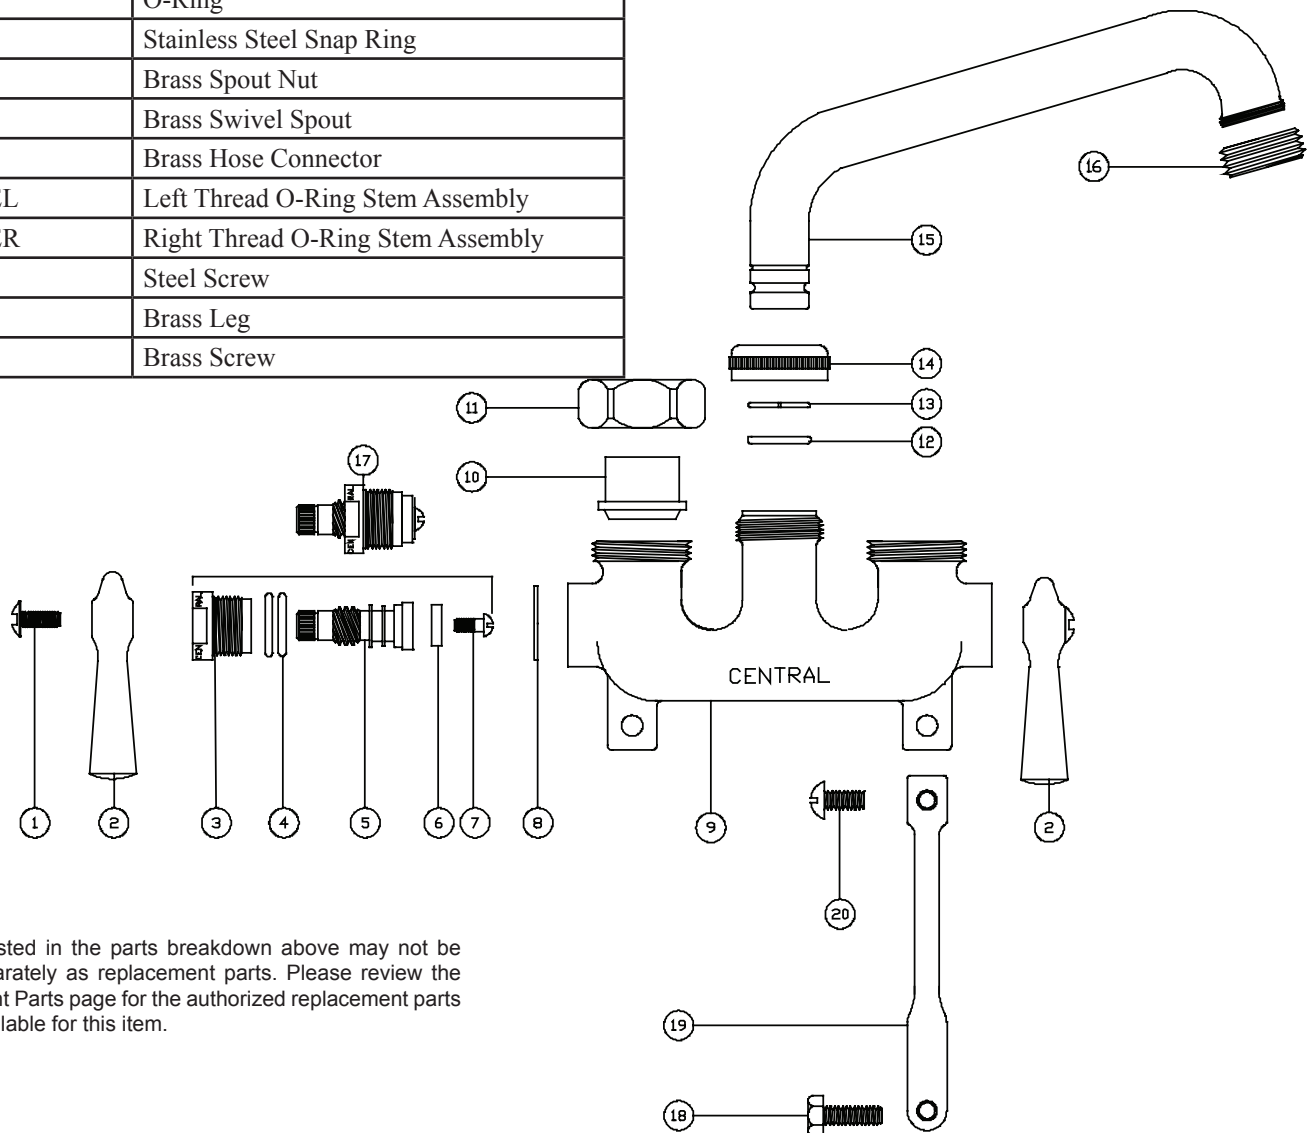

Central Brass

C O M P A N Y

Brecksville, Ohio 44141

Phone: (216) 883-0220 Fax: (440) 526-5745

www.CentralBrass.com

**MODEL NO. 0468
LAUNDRY FAUCET**

#	Part #	Description
1	126-S	Steel Screw
2	520-AC	Aluminum Handle Indexed "C"
2	520-AH	Aluminum Handle Indexed "H"
3	453-EWC	Brass Left Thread O-Ring Bonnet
3	453-EWH	Brass Right Thread O-Ring Bonnet
4	1038-453	O-Ring
5	453-FL	Brass Left Thread O-Ring Stem
5	453-FR	Brass Right Thread O-Ring Stem
6	901-WNN	Seat Washer
7	104	Brass Seat Washer Screw
8	1028-Y	Nylon Gasket
9	7223	Brass Body
10	1875	Brass Union
11	1876-BB	Brass Coupling
12	1038-KN	O-Ring
13	166-FN	Stainless Steel Snap Ring
14	782-D	Brass Spout Nut
15	2924-01	Brass Swivel Spout
16	784-C	Brass Hose Connector
17	SU-453-EL	Left Thread O-Ring Stem Assembly
17	SU-453-ER	Right Thread O-Ring Stem Assembly
18	113-A	Steel Screw
19	7233	Brass Leg
20	118	Brass Screw

Parts Breakdown

The parts listed in the parts breakdown above may not be offered separately as replacement parts. Please review the Replacement Parts page for the authorized replacement parts that are available for this item.