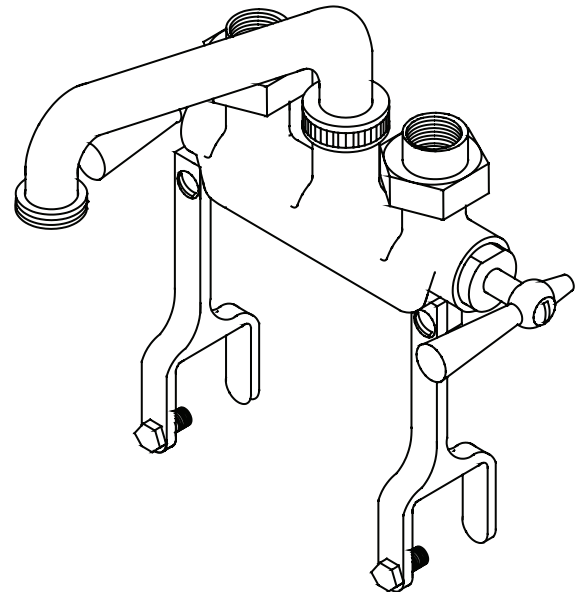

Central Brass

COMPANY

Brecksville, Ohio 44141

Phone: (216) 883-0220 Fax: (440) 526-5745

www.CentralBrass.com

MODEL NO. **0468**
LAUNDRY FAUCET

0468 (Female Coupling Unions)

0468-C (Copper Sweat Unions)

The laundry faucet has a cast brass body with extended cast brass straddle legs and female coupling union supply connections (also available with copper sweat union "C" suffix). The stems are all brass with a double O-Ring seal and rubber seat washer. The 6-inch brass swivel spout has a hose end adapter. The laundry faucet has a rough cast brass finish.

Meets ANSI/NSF Standard 61, Section 9 for Lead

ASME A112.18.1M

ADA Compliant