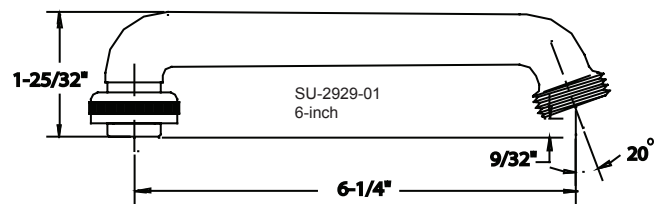

Central Brass

C O M P A N Y

Brecksville, Ohio 44141

Phone: (216) 883-0220 Fax: (440) 526-5745

www.CentralBrass.com

MODEL NO. 0468
LAUNDRY FAUCET

Spout variations available

5 - Suffix
6-inch Cast Brass Spout
with Hose End

Central Brass

C O M P A N Y

Brecksville, Ohio 44141

Phone: (216) 883-0220 Fax: (440) 526-5745

www.CentralBrass.com

**MODEL NO. 0468
LAUNDRY FAUCET**

#	Part #	Description
1	126-S	Steel Screw
2	520-AC	Aluminum Handle Indexed "C"
2	520-AH	Aluminum Handle Indexed "H"
3	453-EWC	Brass Left Thread O-Ring Bonnet
3	453-EWH	Brass Right Thread O-Ring Bonnet
4	1038-453	O-Ring
5	453-FL	Brass Left Thread O-Ring Stem
5	453-FR	Brass Right Thread O-Ring Stem
6	901-WNN	Seat Washer
7	104	Brass Seat Washer Screw
8	1028-Y	Nylon Gasket
9	7223	Brass Body
10	1875	Brass Union
11	1876-BB	Brass Coupling
12	1038-KN	O-Ring
13	166-FN	Stainless Steel Snap Ring
14	782-D	Brass Spout Nut
15	2924-01	Brass Swivel Spout
16	784-C	Brass Hose Connector
17	SU-453-EL	Left Thread O-Ring Stem Assembly
17	SU-453-ER	Right Thread O-Ring Stem Assembly
18	113-A	Steel Screw
19	7233	Brass Leg
20	118	Brass Screw

Parts Breakdown