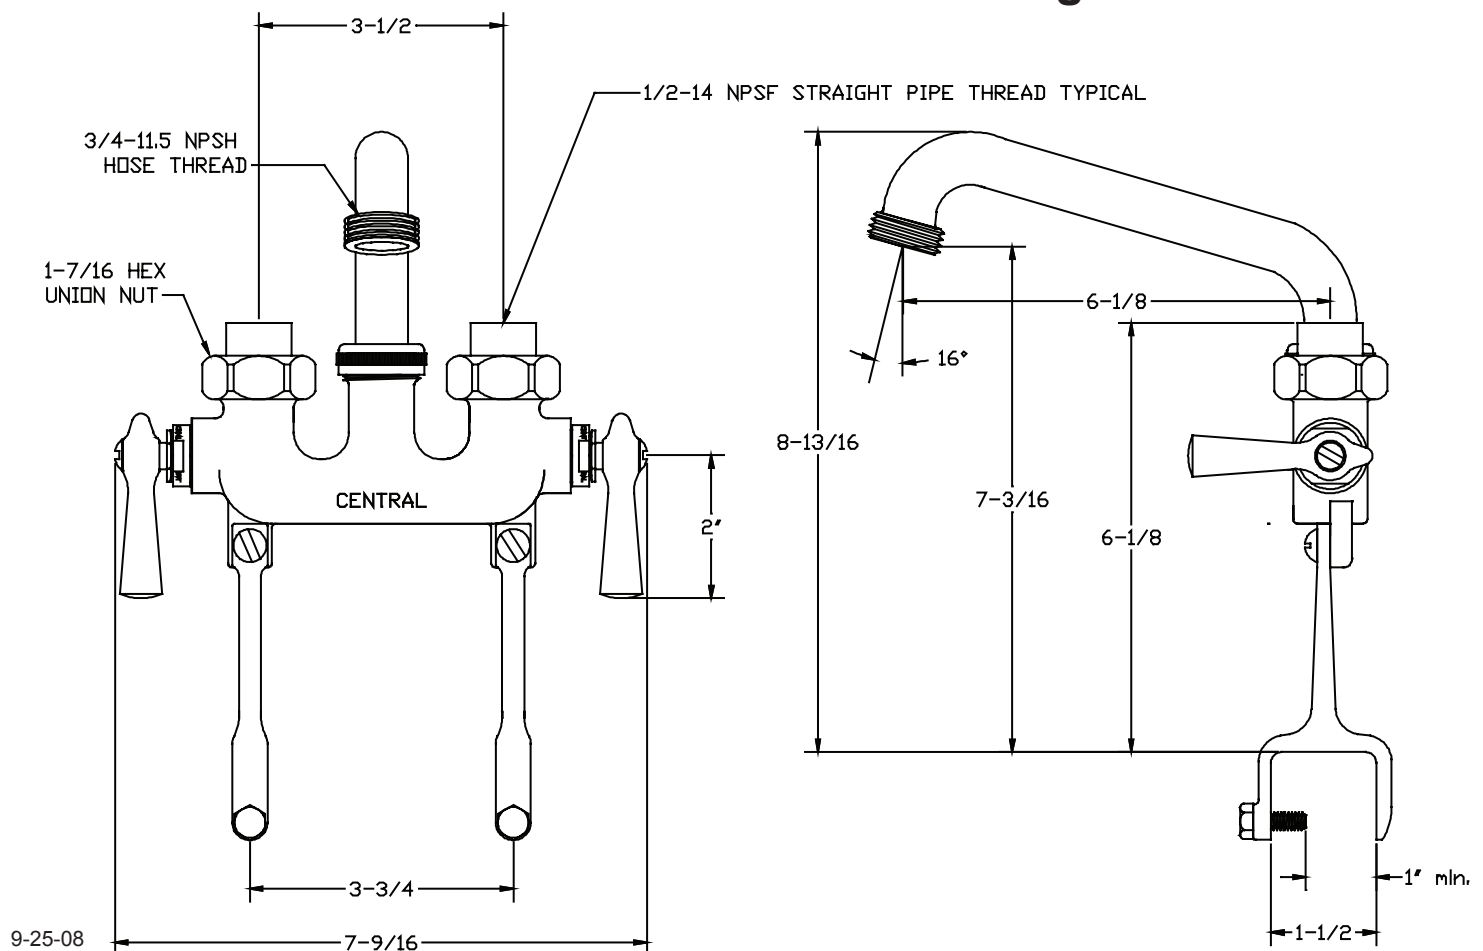

Installation Drawing