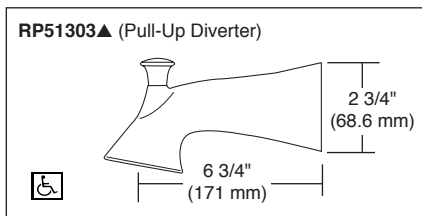

Submitted Model No.: _____

Specific Features: _____

▲ Designate Proper Finish Suffix

TUB AND SHOWER FAUCET TRIM

- Lahara® Bath Collection
- Valve Only (T14038)
- Shower Only (T14238 & T14238-H2O)
- Tub/Shower (T14438 & T14438-H2O)

STANDARD SPECIFICATIONS:

- Monitor® 14 Series pressure balanced single handle mixing valve trim.
- Maintains a balanced pressure of hot and cold water even when a valve is turned on or off elsewhere in the system.
- For use with MultiChoice® Universal rough valve body. (R10000 Series)
- Back-to-back installation capability.
- Solid brass forged body.
- Temperature only controlled with handle.
- Field adjustable to limit handle rotation into hot water zone.
- 120° maximum handle rotation.
- All parts replaceable from the front of the valve.
- H₂O Kinetic Technology® 1.5 gpm max @ 80 PSI.
- "LHD" models have pad printed red/blue temperature indication less showerhead.