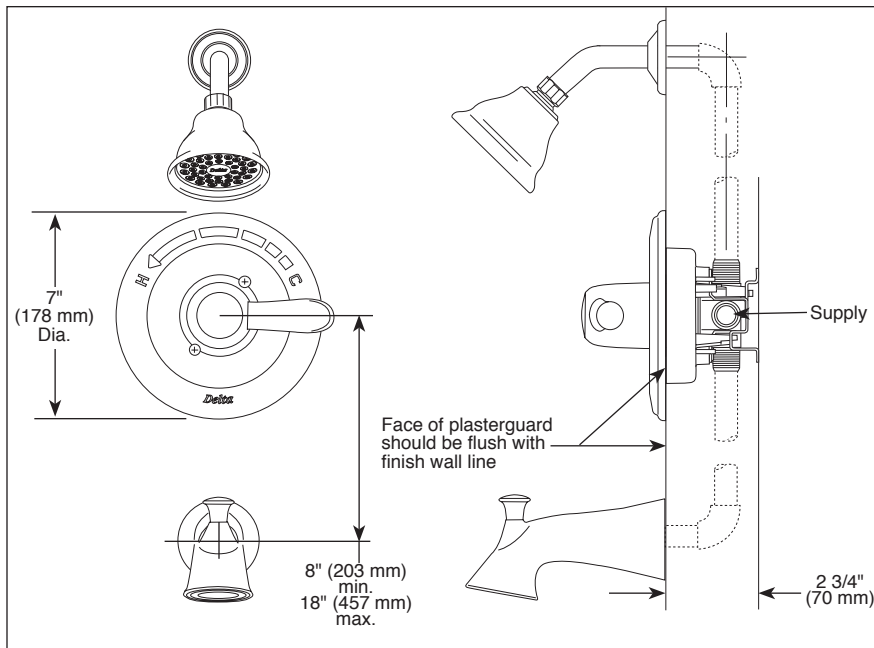

Submitted Model No.: _____

Specific Features: _____

▲ Designate Proper Finish Suffix

TUB AND SHOWER FAUCET TRIM

- Lahara® Bath Collection
- Valve Only (T14038)
- Shower Only (T14238 & T14238-H2O)
- Tub/Shower (T14438 & T14438-H2O)

STANDARD SPECIFICATIONS:

- Monitor® 14 Series pressure balanced single handle mixing valve trim.
- Maintains a balanced pressure of hot and cold water even when a valve is turned on or off elsewhere in the system.
- For use with MultiChoice® Universal rough valve body. (R10000 Series)
- Back-to-back installation capability.
- Solid brass forged body.
- Temperature only controlled with handle.
- Field adjustable to limit handle rotation into hot water zone.
- 120° maximum handle rotation.
- All parts replaceable from the front of the valve.
- H₂O Kinetic Technology® 1.5 gpm max @ 80 PSI.
- "LHD" models have pad printed red/blue temperature indication less showerhead.