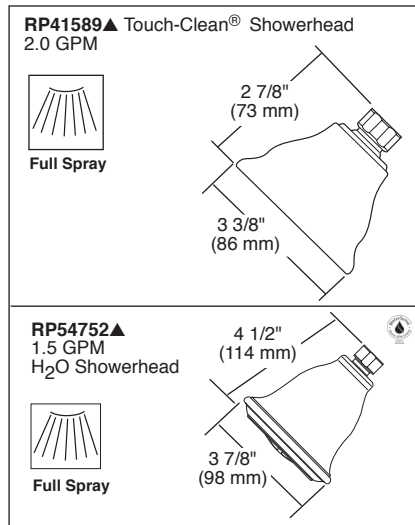

Submitted Model No.: _____

Specific Features: _____

▲ Designate Proper Finish Suffix

TUB AND SHOWER FAUCET TRIM

- Lahara® Bath Collection
- Valve Only (T14038)
- Shower Only (T14238 & T14238-H2O)
- Tub/Shower (T14438 & T14438-H2O)

STANDARD SPECIFICATIONS:

- Monitor® 14 Series pressure balanced single handle mixing valve trim.
- Maintains a balanced pressure of hot and cold water even when a valve is turned on or off elsewhere in the system.
- For use with MultiChoice® Universal rough valve body. (R10000 Series)
- Back-to-back installation capability.
- Solid brass forged body.
- Temperature only controlled with handle.
- Field adjustable to limit handle rotation into hot water zone.
- 120° maximum handle rotation.
- All parts replaceable from the front of the valve.
- H₂O Kinetic Technology® 1.5 gpm max @ 80 PSI.
- "LHD" models have pad printed red/blue temperature indication less showerhead.