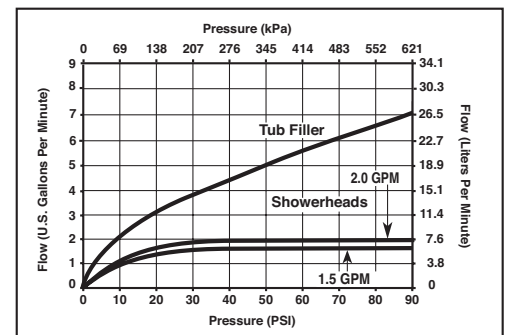

COMPLIES WITH:

- ASME A112.18.1 / CSA B125.1
- ASSE 1016
- ♿ Indicates compliance to ICC/ANSI A117.1
- EPA WaterSense®