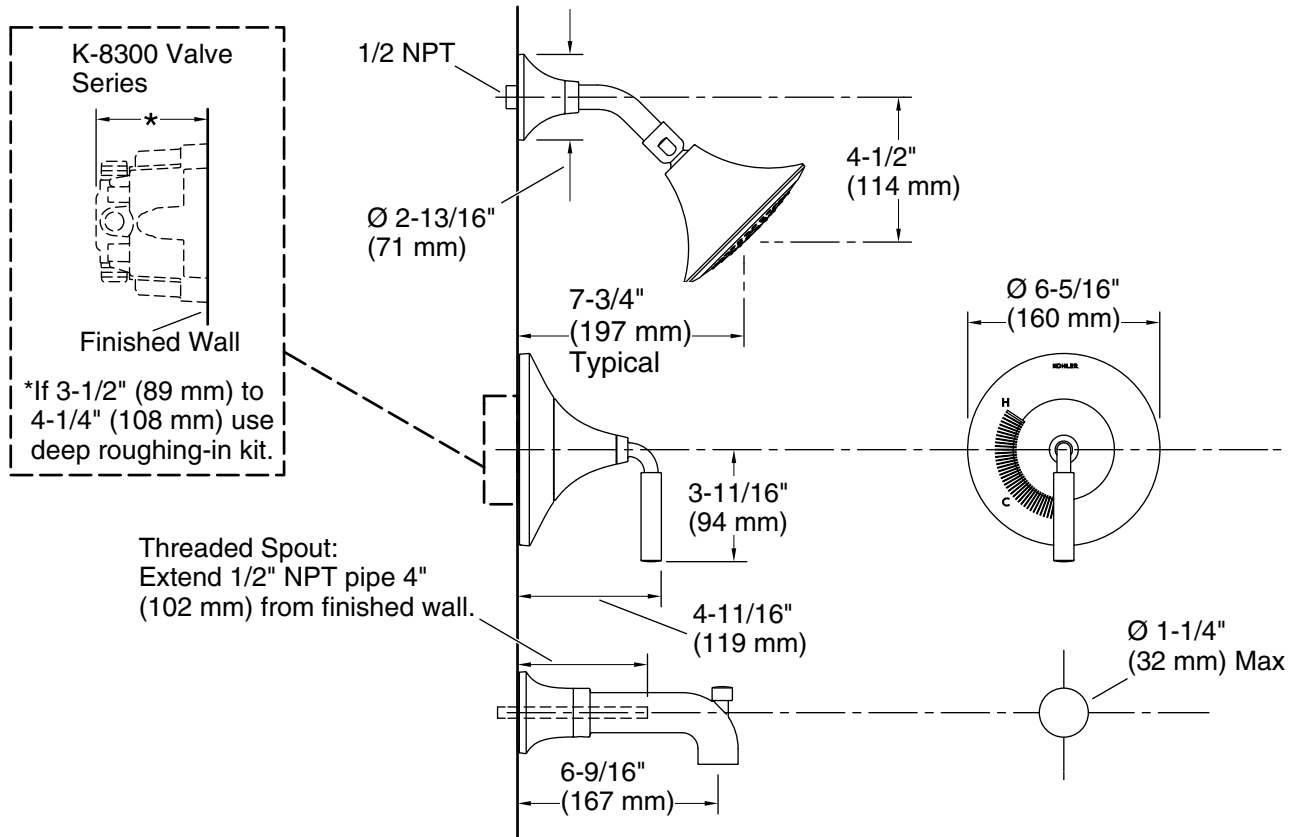

Features

- A single handle controls both on/off activation and temperature setting
- Pressure-balancing diaphragm technology maintains outlet temperature within +/-3°F during water pressure fluctuations
- Antiscald protection
- Includes faceplate with ADA-compliant metal level handle
- Includes 6-9/16" (167 mm) diverter bath spout with slip-fit connection
- Includes single-function 2.5 gpm (9.5 lpm) showerhead
- MasterClean™ sprayface features an easy-to-clean surface that withstands mineral buildup and maximizes spray performance
- Includes shower arm and flange
- Coordinates with other products in the Tone collection
- Requires Rite-Temp® pressure-balancing valve (sold separately)

or

K-8300 Series Rite-Temp® Valve Body Rough-ins

K-8305 Series Rite-Temp® Cartridges

Adapters, Rough-in and Extension Kits

10350 Range: 3-1/2" (89 mm) -
4-1/4" (108 mm)

Recommended Products/Accessories

K-23723 Faucet cleaner

Technical Information

All product dimensions are nominal.

Drain included: No

Spout:

Spout reach: 6-9/16" (166 mm)

Showerhead/Body Spray:

Rated maximum flow: 2.5 gal/min (9.5 l/min)

Pressure: 45 psi (3.1 bar)