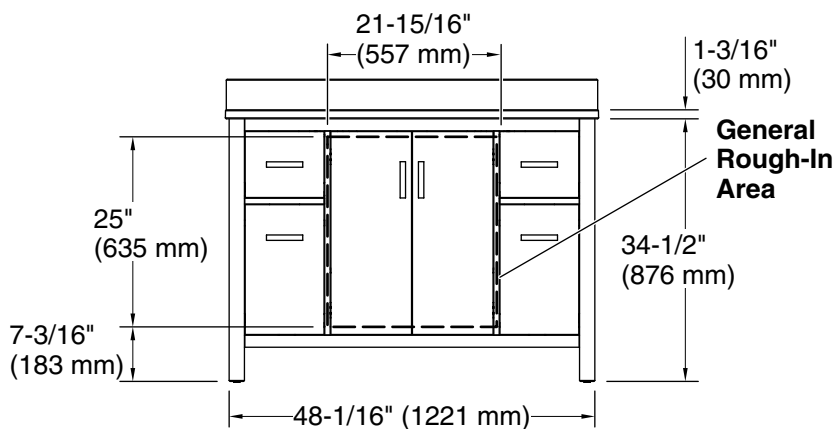

Features

- Set includes cabinet, precut quartz vanity top, backsplash, sink, cabinet hardware
- Four full-extension 17" (432 mm) drawers with soft-close side-mount slides
- Three-way adjustable slow-close door hinges for easy cabinet access
- 20" (508 mm) cabinet interior provides ample storage space
- Finish-matched cabinet interior offers generous clearance for plumbing
- Vanity top has 8" (203 mm) widespread faucet holes; requires deck-mount faucet (sold separately)
- Brushed Nickel hardware included on White, Atmos Grey, and Carbon Oak vanities, and Matte Black hardware on Light Oak vanities.

Technical Information

All product dimensions are nominal.

Notes

Install this product according to the installation instructions.

Select the type of fastener based upon the wall material. Two 250 lb (113.4 kg) minimum load bearing fasteners are recommended.