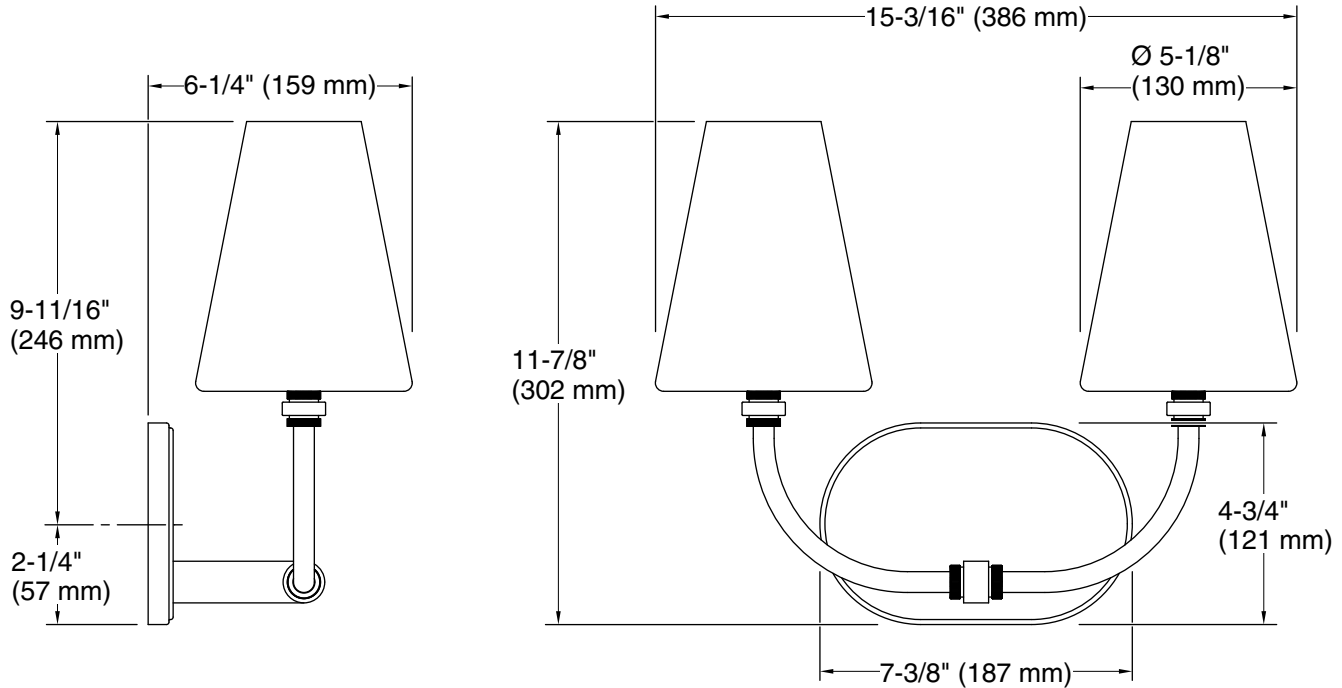

Required Electrical Service

One circuit required.

120 V, 1 A, 60 Hz

Technical Information

All product dimensions are nominal.

Material: Steel, Glass, Aluminum

Number of Lights: 2

Lighting Type: Socket-based

Socket Type: E-12 Candelabra

Number of Shades: 2

Shade Type: Frosted Glass

Hanging Type: Non-hanging

Notes

Install this product according to the installation instructions.