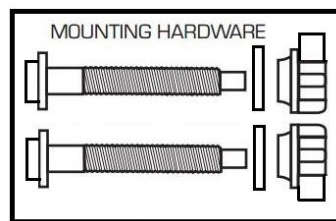

Dimensions

Job Name			
Date		Quantity	
Model Specified		Customer	
Architect/engineer		Contractor