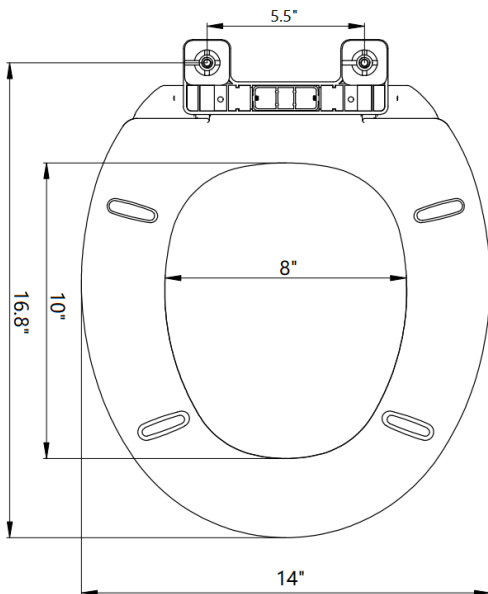

## Product Features

- Deluxe Round Front Plastic Toilet Seat
- Closed Front with Cover
- Molded in Bumpers
- Slow Close & Easy Clean Hinges
- Polypropylene

4PRORPSCTSWHI

4PRORPSCTSBIS

## Model Number

4PRORPSCTSWHI Deluxe Round Closed Front Seat with Cover, White

4PRORPSCTSBIS Deluxe Round Closed Front Seat with Cover, Biscuit

## Dimensions

Job Name			
Date		Quantity	
Model Specified		Customer	
Architect/engineer		Contractor	