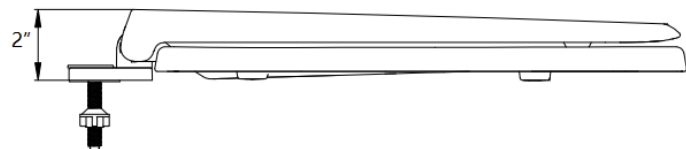

Dimensions

Job Name			
Date		Quantity	
Model Specified		Customer	
Architect/engineer		Contractor