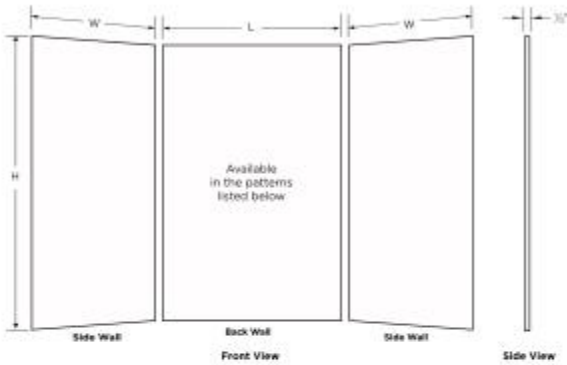

SK-366072 36 x 60 x 72 Swanstone® Smooth Glue up Tub Wall Kit

Model number:

SK366072.226

Dimensions: 36" x 60" x 72"

Installation: Glue up

Material: Swanstone®

BUILDER SPECIFICATION DRAWING

3 Piece Wall Kit