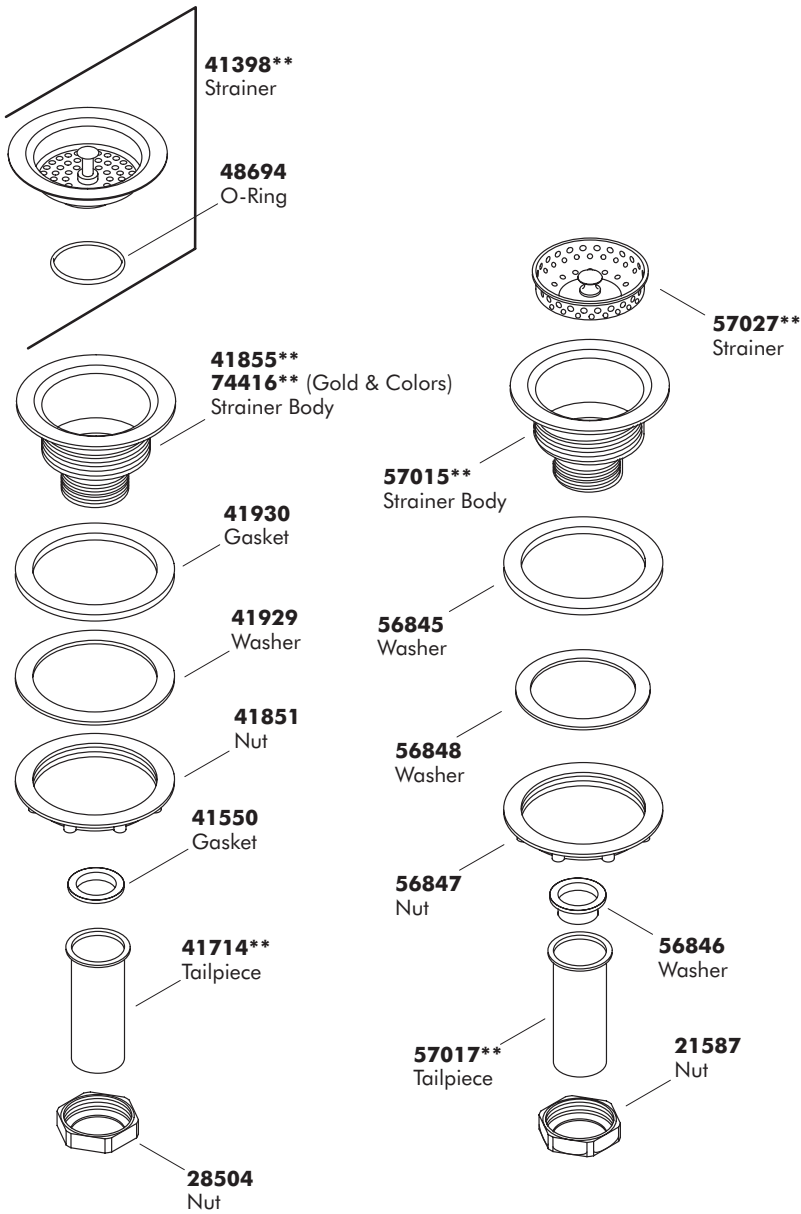

SERVICE PARTS

G U I D E

DUOSTRAINER®  
SINK STRAINERS

THE BOLD LOOK  
OF **KOHLER**®

**\*\*Finish/color code must be specified when ordering.**