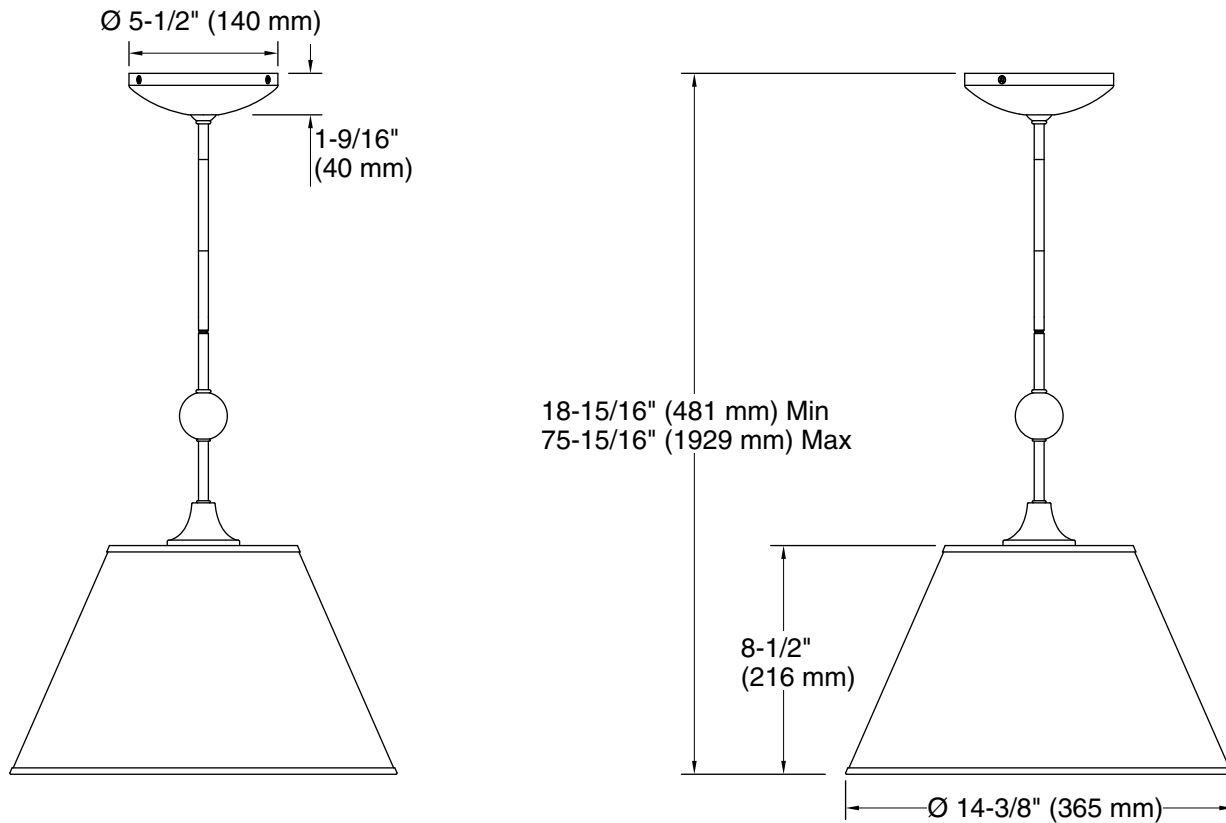

Required Electrical Service

One dedicated circuit required.

Lights: 120 V, 12 A, 60 Hz

Technical Information

All product dimensions are nominal.

Installation Type: Ceiling-mount

Material: Steel, Aluminum

Number of Lights: 1

Lighting Type: Socket-based

Socket Type: E-26 Medium

Number of Shades: 1

Shade Type: Fabric

Hanging Type: Downrod

Downrod Detail: 1 x 3" (76 mm), 1 x 6" (152 mm), 1 x 12" (305 mm), 2 x 18" (457 mm)

Height: 18-7/8" (480 mm) - 75-15/16" (1928 mm)