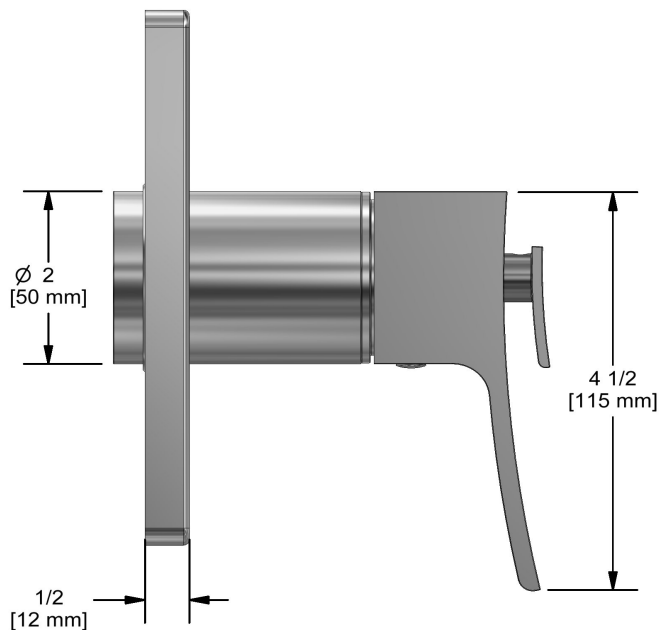

Sizes, models and finishes may differ from those presented.

Warranty

This **Riobel Inc.** product you have purchased carries a Limited Lifetime Warranty on the chrome, PVD finish, blacks and all working parts and is guaranteed from the initial purchase date against all manufacturing defects. All other finishes, including plastic components, are guaranteed for one year. All electric and/or electronic parts are covered by a 5-year limited warranty.

Customer Service

Ontario, West Canada : 888-287-5354 Quebec, Maritimes, United States : 866-473-8442