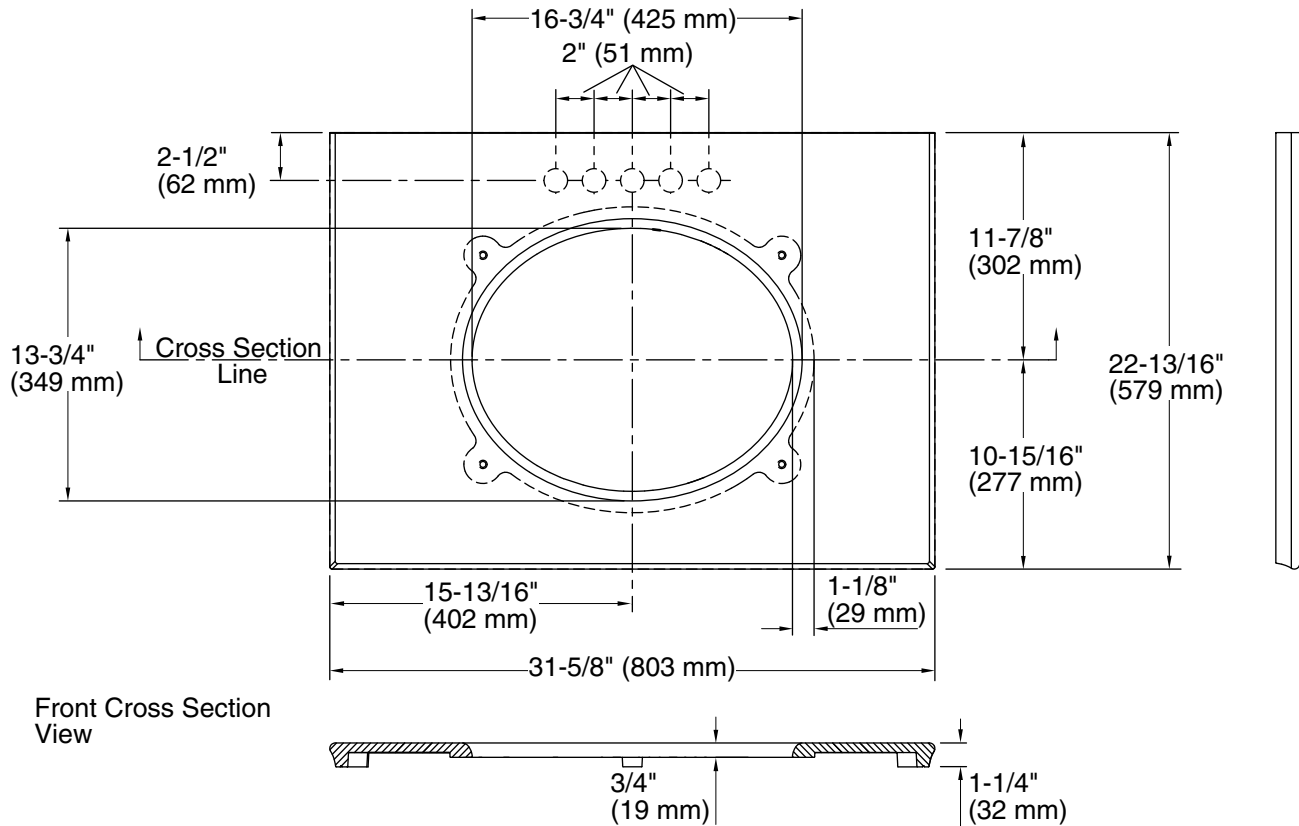

Solid/Expressions™

31" vanity top with single Verticyl™ oval cutout
K-5422

Features

- Pairs with KOHLER Verticyl oval undermount bathroom sinks or other KOHLER 17" x 14" (432 x 356 mm) oval undermount bathroom sinks
- Pilot holes for 4" (102 mm) centerset, 8" (203 mm) widespread, or single-hole faucet installation
- Sculpted edge
- Coordinates with the industry-standard 30" (762 mm) KOHLER vanities
- Field trimmable for alcove and corner installations
- Optional side and backsplashes available (sold separately)

Material

- Solid surface

Installation

- Vanity top
- Includes mounting hardware for sink
- Accommodates single, 4" centerset, and 8" widespread faucet configurations

Included Components

Additional Components:
Mounting Screws

Technical Information

All product dimensions are nominal.

Bowl configuration: Single

Installation: Vanity top/ITB

Bowl area (Only): Length: 16-3/4" (425 mm)
Width: 13-3/4" (349 mm)

Notes

Install this product according to the installation instructions.

Observe all local plumbing and building codes.

This countertop is designed to be installed with a KOHLER or standard-size vanity.

Faucet hole and sink-mounting locations are marked on the underside of the countertop.