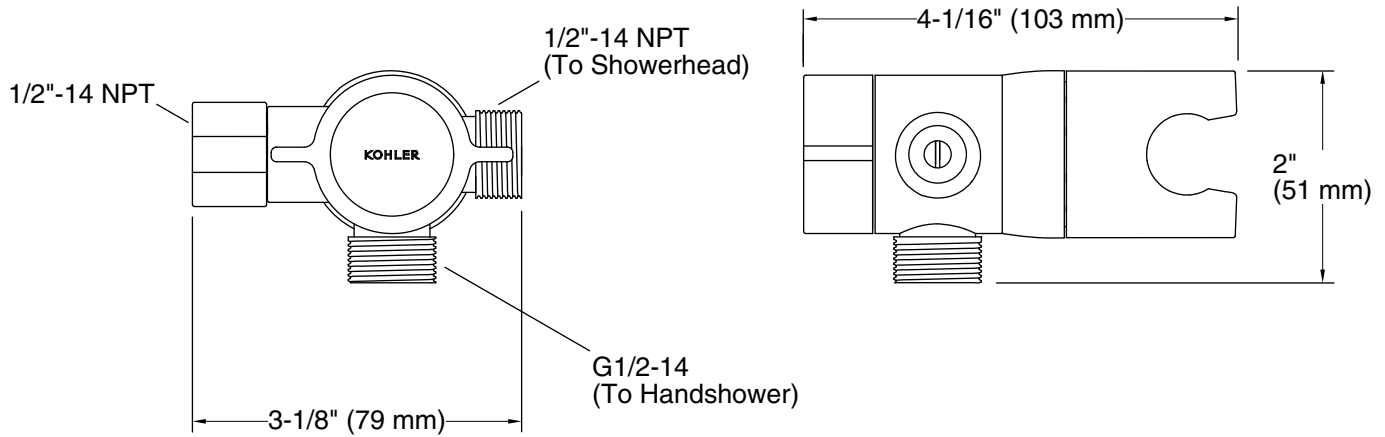

Features

- Diverter switches water between showerhead or handshower, or both on at one time.
- Easily mounts on the end of your shower arm and fits most standard handshower hoses, handshowers, and showerheads.
- Includes flow restrictor that limits water flow to 2.5 gpm (gallons per minute) when one or both showering components are running.

Technical Information

All product dimensions are nominal.

Notes

Install this product according to the installation guide.