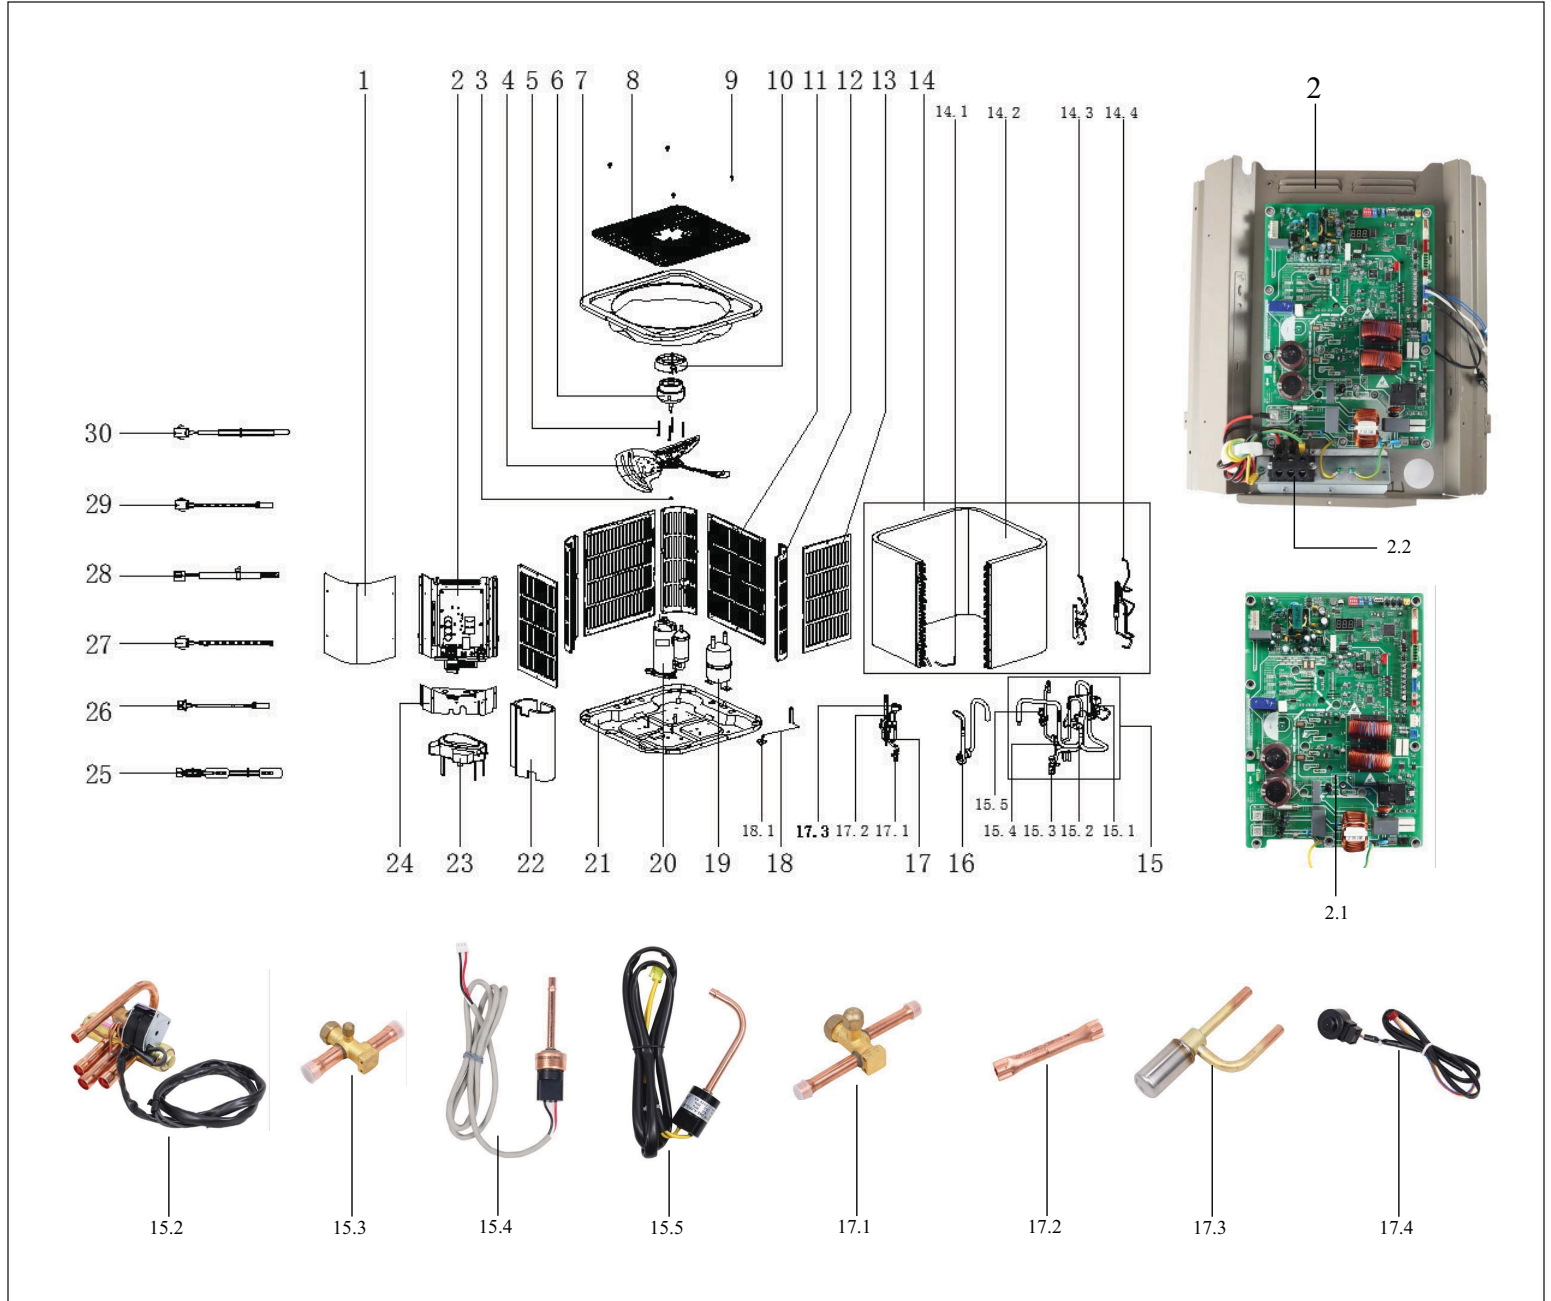

Bosch IDS 2.0 BOVA-36 Split System Heat Pump 3 Ton Capacity

Pos.	Description	Qty	Ordering no.	BOVA-36 (3 Ton)	Recommended Stock	Remarks
1	Service Access Panel	1.0	8733953145	■		
2	Control Board Assembly	1.0	8733953146	■	✓	
2.1	Outdoor Control Board	1.0	8733953147	■		
2.1.1	Control Board Temperature Sensor (Tf) (Image not shown. Located behind control board.)	1.0	8733948339	■		
2.2	High Voltage Terminal Block	1.0	8733953148	■		
3	Nuts for outdoor fan	1.0	8733941801	■		
4	Fan Blade	1.0	8733941802	■	✓	
5	Motor Mounted Bolt	4.0	8733941845	■		
6	Outdoor ECM Motor	1.0	8733953149	■	✓	
7	Top Cover Assembly	1.0	8733953150	■		
8	Top Cover Grate	1.0	8733941805	■		
9	Top Cover Grate Bolts	4.0	8733941806	■		
10	Motor Installation Board Ass'y	1.0	8733941847	■	✓	
11	Side Louver Panel 1	2.0	8733953151	■		
12	Round Louver Panel	3.0	8733953152	■		
13	Side Louver Panel 2	2.0	8733953153	■		
14	Condenser Coil Assembly	1.0	8733953154	■		
14.1	Condenser Transition Pipe	1.0	8733941814	■		
14.2	Condenser Coil	1.0	8733941811	■		
14.3	Condenser Input Assembly	1.0	8733953155	■		
14.4	Condenser Output Assembly	1.0	8733953156	■		
15	Reversing Valve System Assembly	1.0	8733953157	■	✓	
15.1	One way EEV valve	1.0	8733953158	■	✓	
15.2	Reversing Valve	1.0	8733953159	■	✓	
15.3	Suction Valve	1.0	8733941819	■	✓	
15.4	Pressure transducer	1.0	8733953160	■	✓	
15.5	High pressure switch	1.0	8733941857	■	✓	
16	Suction pipe assembly	1.0	8733953161	■		
17	High Pressure Valve Assembly	1.0	8733953162	■	✓	
17.1	Liquid Valve	1.0	8733941822	■	✓	
17.2	Check Valve	1.0	8733941823	■	✓	
17.3	EEV Body	1.0	8733941824	■	✓	
18	Gauge Port Assembly	1.0	8733953163	■		
18.1	Gauge Port	1.0	8733941827	■		
19	Accumulator	1.0	8733953164	■		
20	DC Inverter Compressor	1.0	8733953165	■	✓	
21	Base Pan	1.0	8733953166	■		
22	Compressor Insulation	1.0	8733953167	■		
23	Compressor Rubber Cap	1.0	8733941831	■		
24	Service Port Access Panel	1.0	8733953168	■		
25	Crankcase Heater	1.0	8733953169	■		
26	Compressor Return Temperature Sensor (Th)	1.0	8733953170	■	✓	
27	Liquid Line Temperature Sensor (T3L)	1.0	8733953171	■	✓	
28	Compressor Discharge Temperature Sensor (T5)	1.0	8733953172	■	✓	
29	Outdoor Coil Temperature Sensor (T3)	1.0	8733953173	■	✓	
Bosch IDS 2.0 BOVA-36HDN1-M20G Split System Heat Pump 2-3 Ton Capacity						