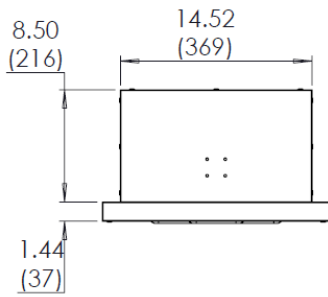

RGB-25U-C Recess Box

Dimensions: inches (mm)

For outdoor models:

RL94e • REU-VC2837WD-US

RL75e • REU-VC2528WD-US

V94e • REU-VC2837W-US

V75e • REU-VC2528W-US

V65e • REU-VC2025W-US

Material: Steel - Galvanized and Powder Coated

Color: White

- ⇒ Protects the appliance from wind, weather, and unwanted adjustments
- ⇒ Recesses the appliance into the wall
- ⇒ Hides the appliance from view
- ⇒ Drain holes located at the front of the box for improved draining capabilities in flush mounted installations.
- ⇒ Wide front door flange design for easy flashing.
- ⇒ Includes lock ring for increased security.
- ⇒ Removable door allows easy access for servicing