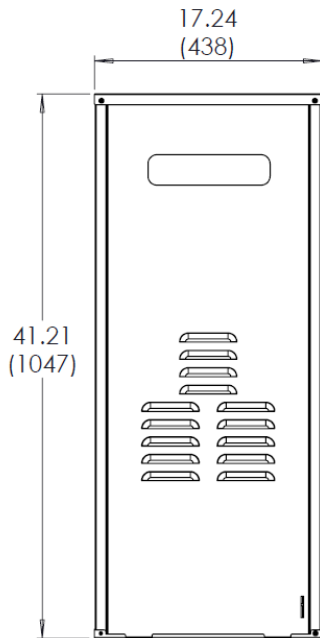

RGB-25U-C Recess Box

Dimensions: inches (mm)

For outdoor models:

RL94e • REU-VC2837WD-US

RL75e • REU-VC2528WD-US

V94e • REU-VC2837W-US

V75e • REU-VC2528W-US

V65e • REU-VC2025W-US

Material: Steel - Galvanized and Powder Coated

Color: White

- ⇒ Protects the appliance from wind, weather, and unwanted adjustments
- ⇒ Recesses the appliance into the wall
- ⇒ Hides the appliance from view
- ⇒ Drain holes located at the front of the box for improved draining capabilities in flush mounted installations.
- ⇒ Wide front door flange design for easy flashing.
- ⇒ Includes lock ring for increased security.
- ⇒ Removable door allows easy access for servicing