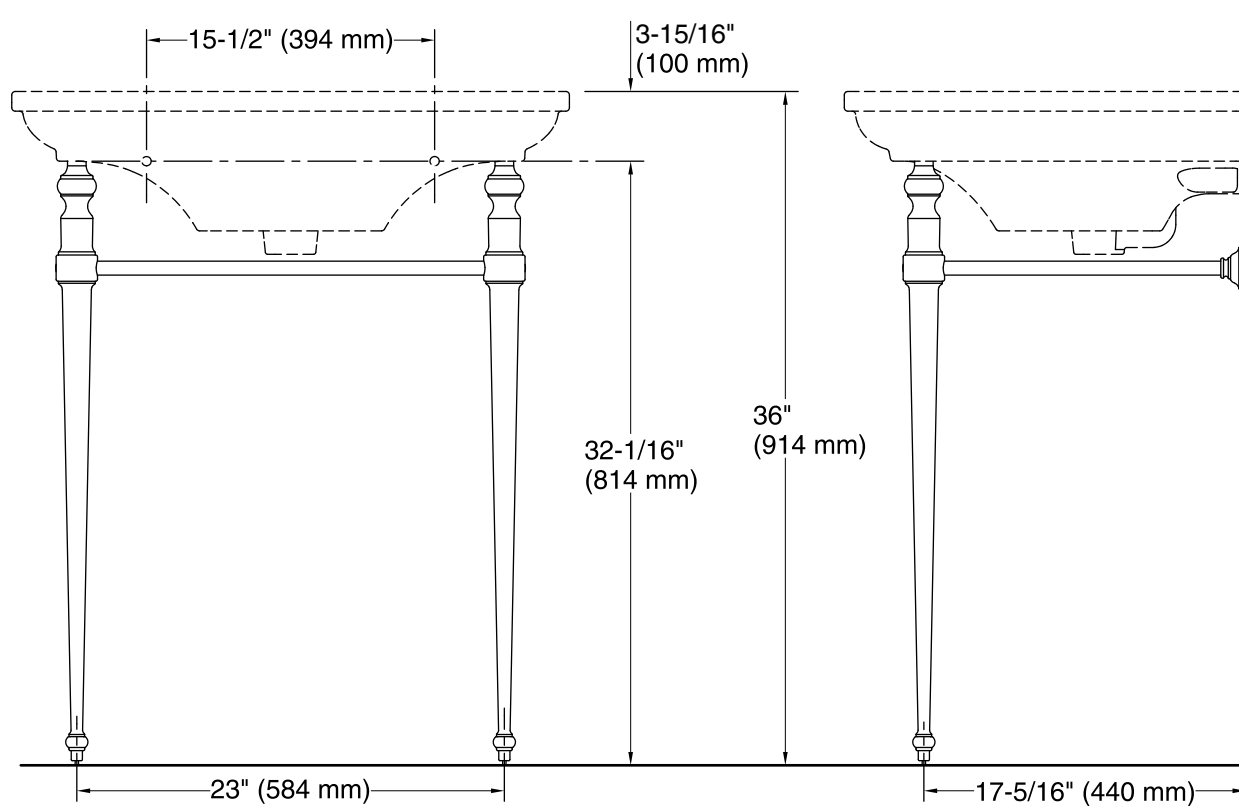

Features

- Set of two legs.
- Combines with the K-2269 Memoirs Stately 30-inch bathroom sink basin for a complete console table solution.
- Includes a towel rail.
- Integrated leveling feature.
- Coordinates with other products in the Memoirs collection.

Material

- Solid brass.

Recommended Products/Accessories

- K-2269-1 Pedestal/Console Table Bathroom Sink
- K-2269-8 Pedestal/Console Table Bathroom Sink

Codes/Standards

None Applicable

KOHLER® One-Year Limited Warranty

Technical Information

All product dimensions are nominal.

Notes

Install this product according to the installation instructions.