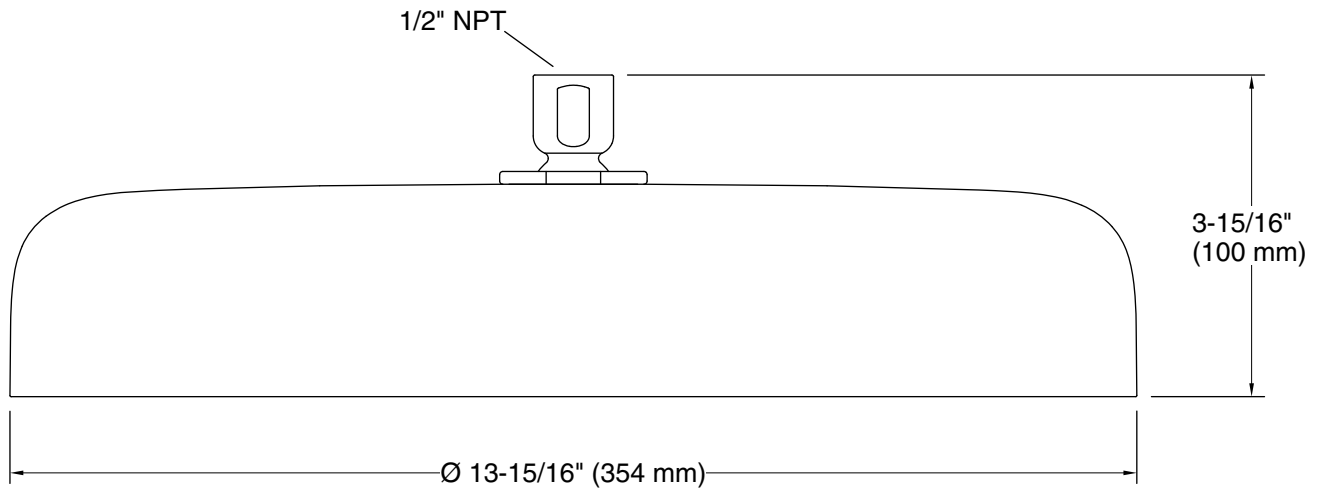

Technical Information

All product dimensions are nominal.

Showerhead/Body Spray:

Rated maximum flow: 2.5 gal/min (9.5 l/min)

Pressure: 80 psi (5.5 bar)