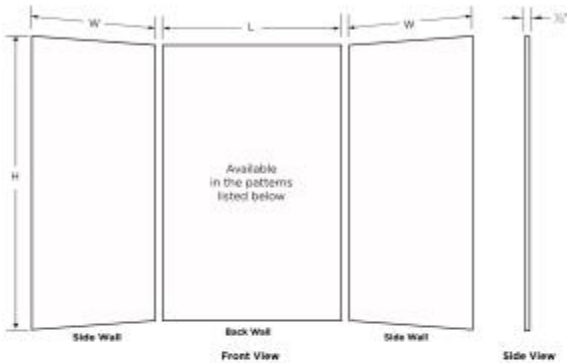

TSMK72-3462 34 x 62 x 72 Swanstone® Traditional Subway Tile Glue

Model number:

TSMK723462.221

Dimensions: 62" x 34" x 72"

Installation: Glue up

Material: Swanstone®

BUILDER SPECIFICATION DRAWING

3 Piece Wall Kit