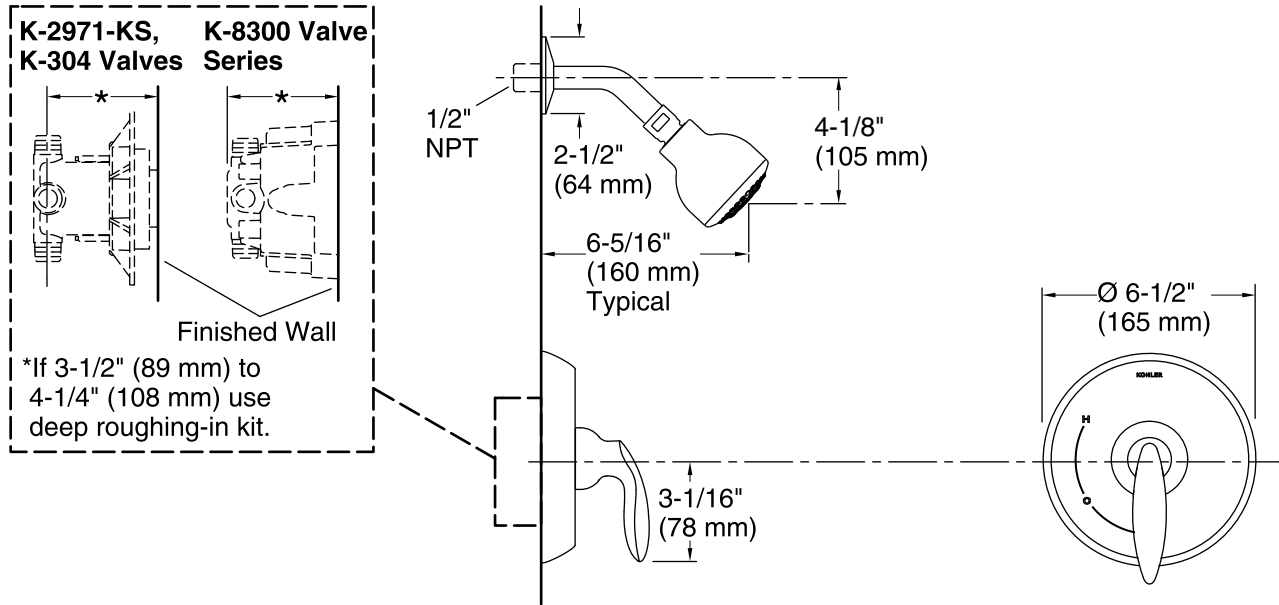

Features

- Includes face plate with handle, shower arm with flange and showerhead.
- Single lever handle controls both on/off activation and temperature setting.
- Coordinates with Coralais faucets and accessories to complete your bathroom.
- Includes single function 1.75 gpm (6.6 l/min) showerhead.
- Showerhead features MasterClean™ sprayface for easy cleaning.
- Pressure-balancing diaphragm technology maintains outlet temperature within +/-3 degrees Fahrenheit during water pressure fluctuations.

	CP	Polished Chrome
--	----	-----------------

Technical Information

All product dimensions are nominal.

Showerhead/Body Spray:

Rated maximum flow: 1.75 gal/min (6.6 l/min)

Pressure: 80 psi (5.5 bar)

Notes

Install the product according to the installation guide.