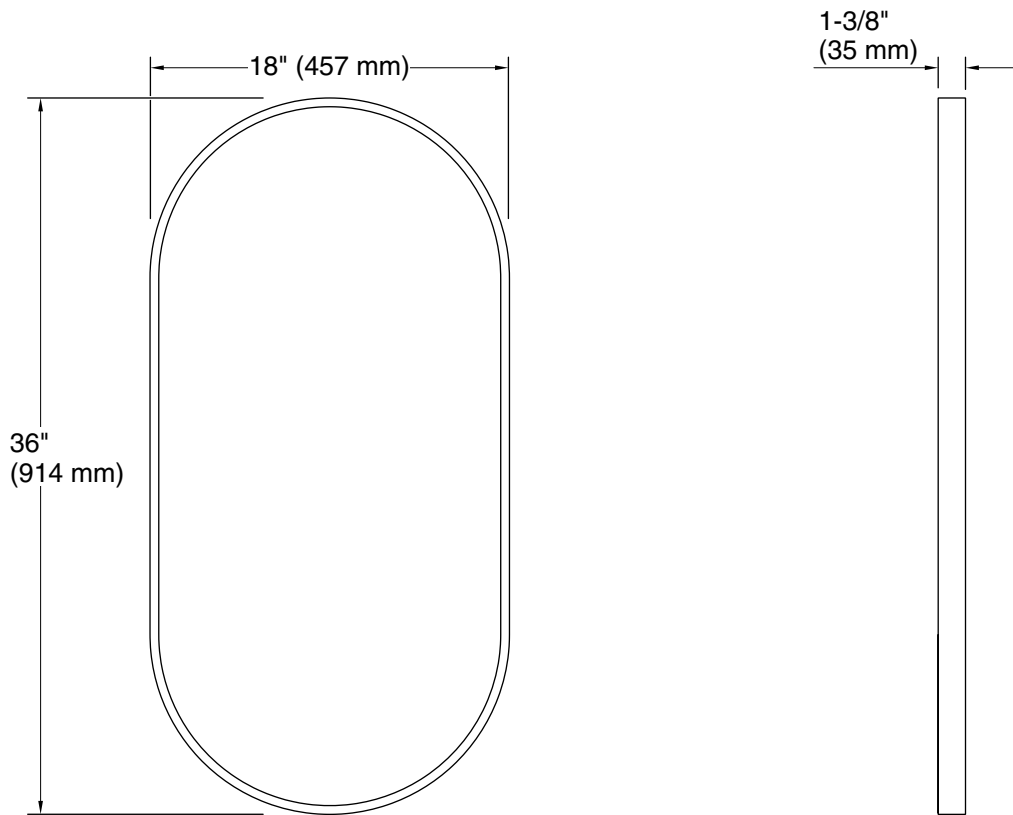

Technical Information

All product dimensions are nominal.

Notes

Install this product according to the installation instructions.

Install the fastener to a stud to avoid possible property and product damage.