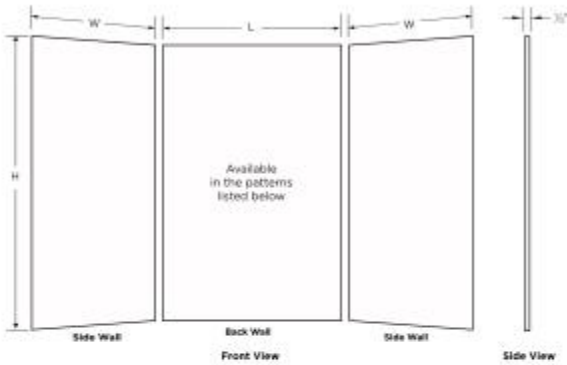

MSMK96-3062 30 x 62 x 96 Swanstone® Modern Subway Tile Glue up

Model number:

MSMK963062.221

Dimensions: 62" x 30" x 96"

Installation: Glue up

Material: Swanstone®

BUILDER SPECIFICATION DRAWING

3 Piece Wall Kit