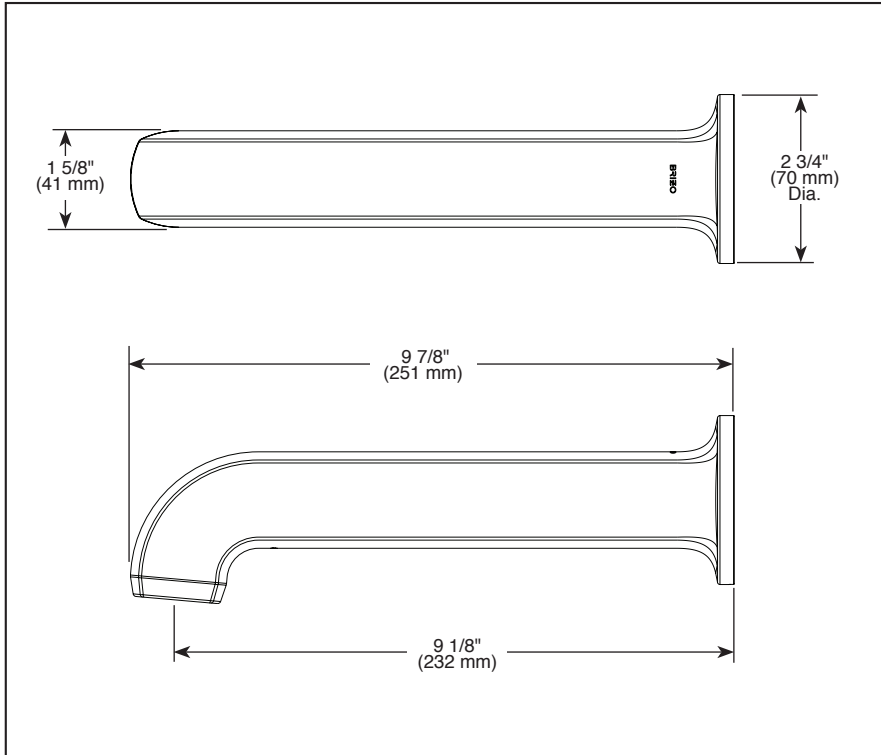

BRIZO®

NON-DIVERTER TUB SPOUT

■ Kintsu® Collection

STANDARD SPECIFICATIONS:

- Non-diverter tub spout
- Solid brass construction
- Universal adapter included (RP90472) allows for sweat or slip onto 1/2" CWT or thread onto 1/2" NPT
- Spout features hidden stream straightener
- Tub spout can be installed with shower diverter systems

COMPLIES WITH:

- ASME A112.18.1 / CSA B125.1

▲ Designate Proper Finish Suffix