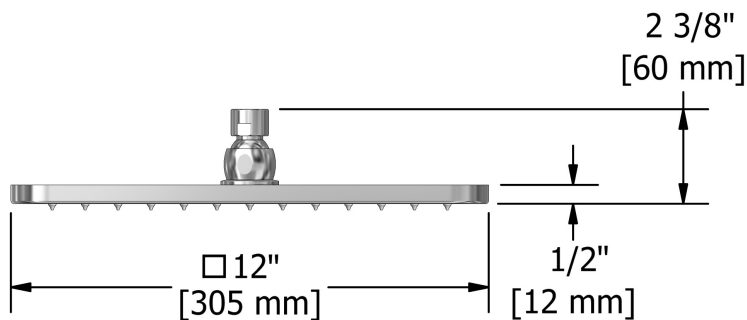

Sizes, models and finishes may differ from thoses presented.

Warranty

This **Riobel Inc.** product you have purchased carries a Limited Lifetime Warranty on the chrome, PVD finish, blacks and all working parts and is guaranteed from the initial purchase date against all manufacturing defects. All other finishes, including plastic components, are guaranteed for one year. All electric and/or electronic parts are covered by a 5-year limited warranty.

Customer Service

Ontario, West Canada : 888-287-5354 Quebec, Maritimes, United States : 866-473-8442

2020.11.25