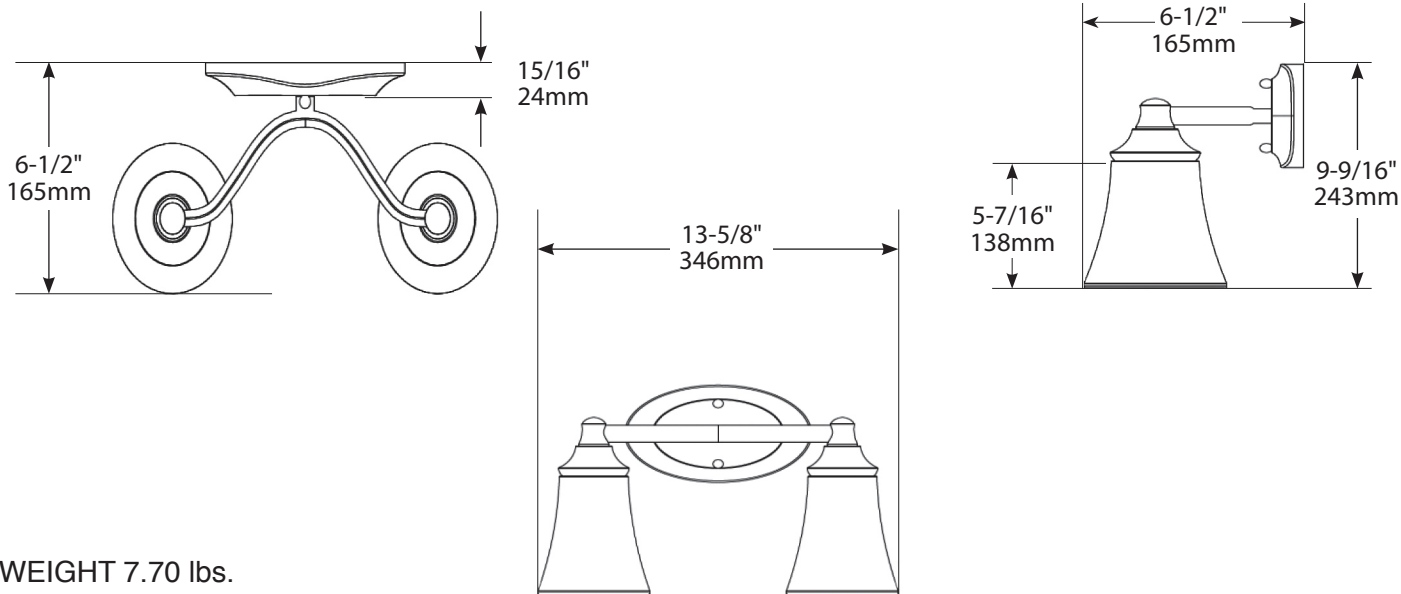

Eva™ Technical Specification

YB2862

2-Globe Light Fixture

Dimensions:

Product Information:

Stock Numbers: YB2862CH – CHROME
YB2862BN – BRUSHED NICKEL
YB2862ORB – OIL RUBBED BRONZE

Globe Service Kit: YB2869

Materials: Zinc, glass

Voltage: 120v

Bulb: 100w max (not included); medium base

UL Listed: Yes – for dry locations

Important Notes: Turn off power during installation. Do not connect or disconnect under load.

Cleaning Notes: Clean only with a soft damp cloth. Do not use commercial or abrasive cleaners.