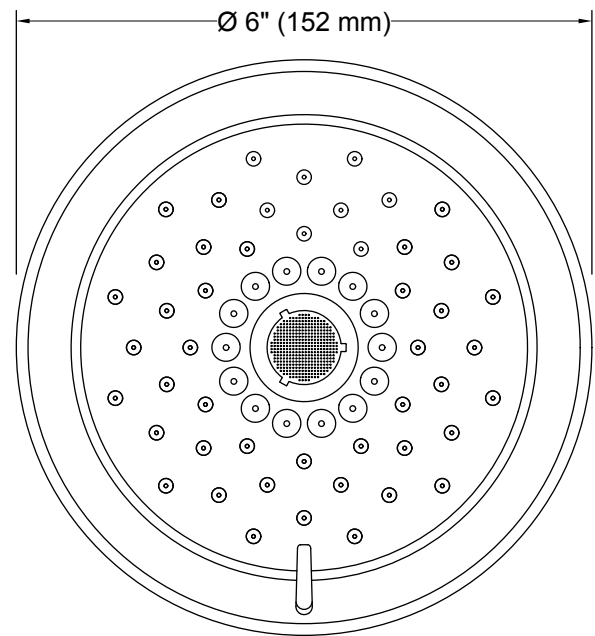

Material

- KOHLER finishes resist corrosion and tarnishing.

Installation

- 1/2-inch - 14 NPT connection.
- Wall-mount.

Water Conservation & Rebates

- WaterSense®-labeled 1.75-gpm showerheads use up to 30 percent less water than standard 2.5-gpm showerheads while still meeting strict performance guidelines.
- This product can help a building earn Water Efficiency points in the LEED® Green Building Rating System.

Recommended Products/Accessories

- K-7397 Shower Arm and Flange
- K-7395 Shower Arm and Flange

Codes/Standards

ASME A112.18.1/CSA B125.1
DOE - Energy Policy Act 1992
EPA WaterSense®
California Energy Commission (CEC)

Technical Information

All product dimensions are nominal.

Showerhead/Body Spray:

Rated maximum flow: 1.75 gal/min (6.6 l/min)

Notes

Install this product according to the installation instructions.