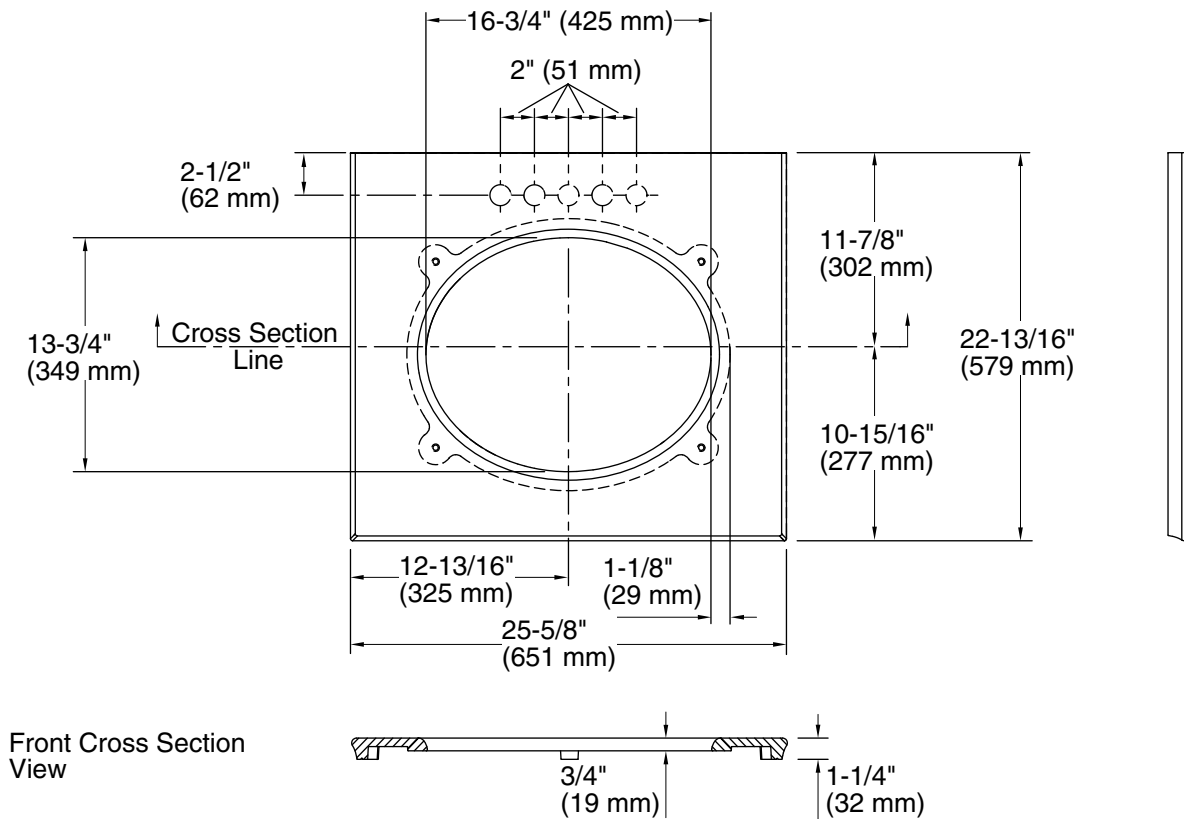

Solid/Expressions™

25" vanity top with single Verticyl™ oval cutout
K-5421

Features

- Pairs with KOHLER Verticyl oval undermount bathroom sinks or other KOHLER 17" x 14" (432 x 356 mm) oval undermount bathroom sinks
- Pilot holes for 4" (102 mm) centerset, 8" (203 mm) widespread, or single-hole faucet installation
- Sculpted edge
- Coordinates with the industry-standard 24" (610 mm) KOHLER vanities
- Field trimmable for alcove and corner installations
- Optional side and backsplashes available (sold separately)

Material

- Solid surface

Installation

- Vanity top
- Includes mounting hardware for sink
- Accommodates single, 4" centerset, and 8" widespread faucet configurations

Included Components

Additional Components:

Technical Information

All product dimensions are nominal.

Bowl configuration: Single
 Installation: Vanity top/ITB
 Bowl area (Only): Length: 16-3/4" (425 mm)
 Width: 13-3/4" (349 mm)

Notes

Install this product according to the installation instructions.

Observe all local plumbing and building codes.

This countertop is designed to be installed with a KOHLER or standard-size vanity.

Faucet hole and sink-mounting locations are marked on the underside of the countertop.