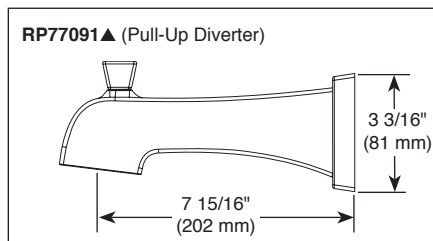

▲ Designate Proper Finish Suffix

Delta reserves the right (1) to make changes in specifications and materials, and (2) to change or discontinue models, both without notice or obligation. Dimensions are for reference only. See current full-line price book or www.deltafaucet.com for finish options and product availability.

Delta Faucet Company

55 E. 111th Street, Indianapolis, IN 46280
350 South Edgeware Road, St. Thomas, ON N5P 4L1
© 2018 Delta Faucet Company