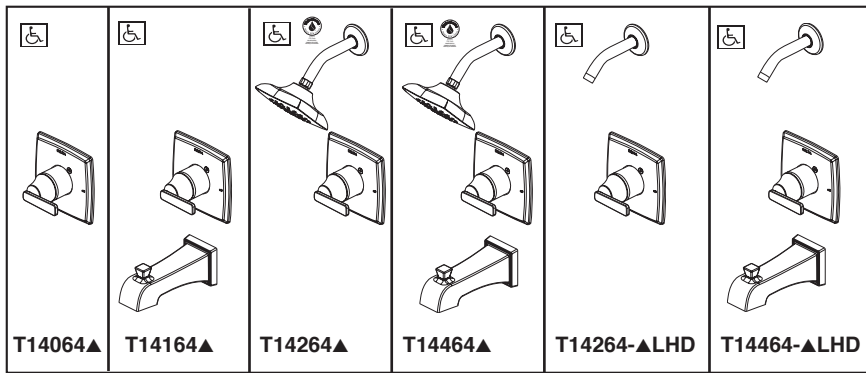

see what Delta can do™

TUB AND SHOWER FAUCET TRIM

Submitted Model No.: _____

Specific Features: _____

FEATURES:

- Monitor® 14 Series pressure balanced bath mixing valve trim

STANDARD SPECIFICATIONS:

- Maintains a balanced pressure of hot and cold water even when a valve is turned on or off elsewhere in the system
- For use with MultiChoice® Universal rough valve body (R10000 Series)
- Back-to-back installation capability
- Solid brass forged body
- Temperature only controlled with handle
- Field adjustable to limit handle rotation into hot water zone
- 120° maximum handle rotation
- All parts replaceable from the front of the valve
- Maximum 1.75 gpm @ 8-psi, 6.6 L/min @ 550 kPa
- Tub port maximum flow rate 6.0 gpm @ 60 psi with R10000-UNBX
- Shower arm overall horizontal length = 5 1/2" (138 mm), including threaded ends
- Red/blue pad print temperature indicators on handle
- "-LHD" models indicate less shower head
- Stem extension kit RP77991 can be ordered to allow for an additional 1 3/4" wall thickness. RP77991 ships with chrome escutcheon screws. For special finishes also order RP12630 escutcheon screws in desired finish.

COMPLIES WITH:

- ASME A112.18.1 / CSA B125.1
- ASSE 1016
- Indicates compliance to ICC/ANSI A117.1 - Valve control only
- EPA WaterSense®

▲ Designate Proper Finish Suffix

Delta reserves the right (1) to make changes in specifications and materials, and (2) to change or discontinue models, both without notice or obligation. Dimensions are for reference only. See current full-line price book or www.deltafaucet.com for finish options and product availability.