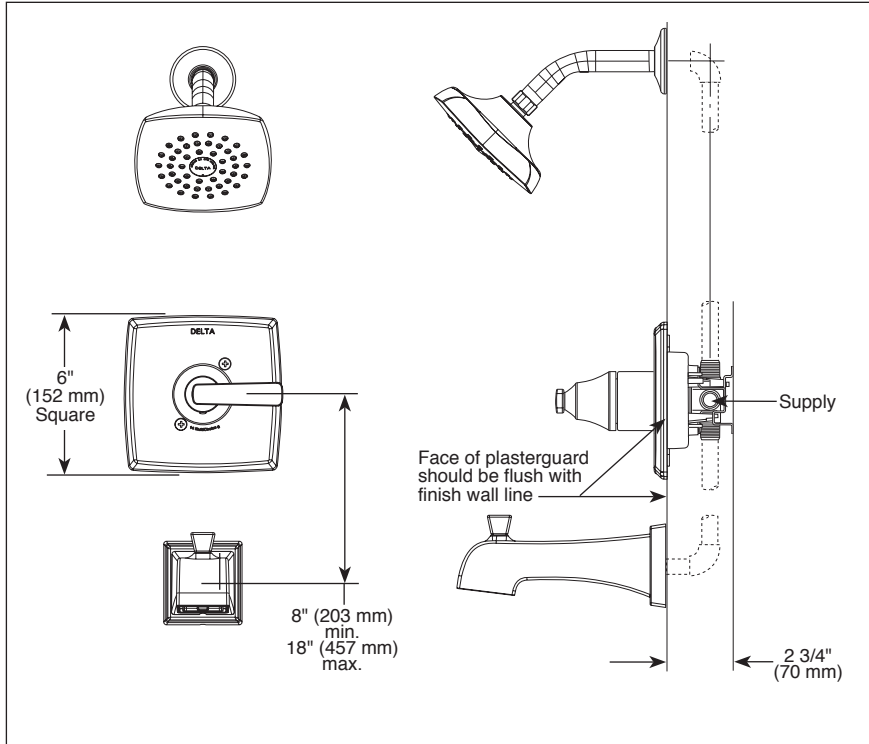

see what Delta can do™

TUB AND SHOWER FAUCET TRIM

Submitted Model No.: _____

Specific Features: _____

FEATURES:

- Monitor® 14 Series pressure balanced bath mixing valve trim

STANDARD SPECIFICATIONS:

- Maintains a balanced pressure of hot and cold water even when a valve is turned on or off elsewhere in the system
- For use with MultiChoice® Universal rough valve body (R10000 Series)
- Back-to-back installation capability
- Solid brass forged body
- Temperature only controlled with handle
- Field adjustable to limit handle rotation into hot water zone
- 120° maximum handle rotation
- All parts replaceable from the front of the valve
- Maximum 1.75 gpm @ 8-psi, 6.6 L/min @ 550 kPa
- Tub port maximum flow rate 6.0 gpm @ 60 psi with R10000-UNBX
- Shower arm overall horizontal length = 5 1/2" (138 mm), including threaded ends
- Red/blue pad print temperature indicators on handle
- "-LHD" models indicate less shower head
- Stem extension kit RP77991 can be ordered to allow for an additional 1 3/4" wall thickness. RP77991 ships with chrome escutcheon screws. For special finishes also order RP12630 escutcheon screws in desired finish.

COMPLIES WITH:

- ASME A112.18.1 / CSA B125.1
- ASSE 1016
- Indicates compliance to ICC/ANSI A117.1 - Valve control only
- EPA WaterSense®

▲ Designate Proper Finish Suffix

Delta reserves the right (1) to make changes in specifications and materials, and (2) to change or discontinue models, both without notice or obligation. Dimensions are for reference only. See current full-line price book or www.deltafaucet.com for finish options and product availability.