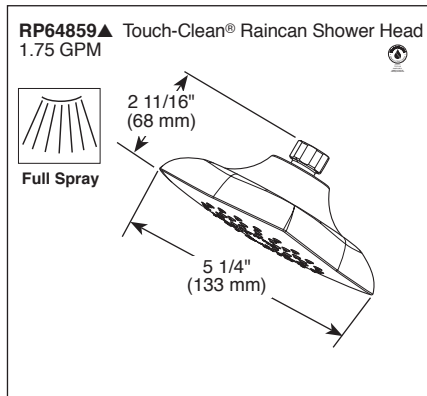

▲ Designate Proper Finish Suffix

Delta reserves the right (1) to make changes in specifications and materials, and (2) to change or discontinue models, both without notice or obligation. Dimensions are for reference only. See current full-line price book or www.deltafaucet.com for finish options and product availability.

Delta Faucet Company

55 E. 111th Street, Indianapolis, IN 46280
350 South Edgeware Road, St. Thomas, ON N5P 4L1
© 2018 Delta Faucet Company