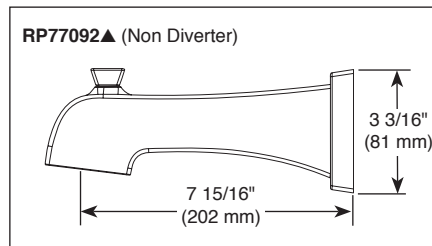

▲ Designate Proper Finish Suffix

Delta reserves the right (1) to make changes in specifications and materials, and (2) to change or discontinue models, both without notice or obligation. Dimensions are for reference only. See current full-line price book or www.deltafaucet.com for finish options and product availability.

Delta Faucet Company

55 E. 111th Street, Indianapolis, IN 46280
350 South Edgeware Road, St. Thomas, ON N5P 4L1
© 2018 Delta Faucet Company