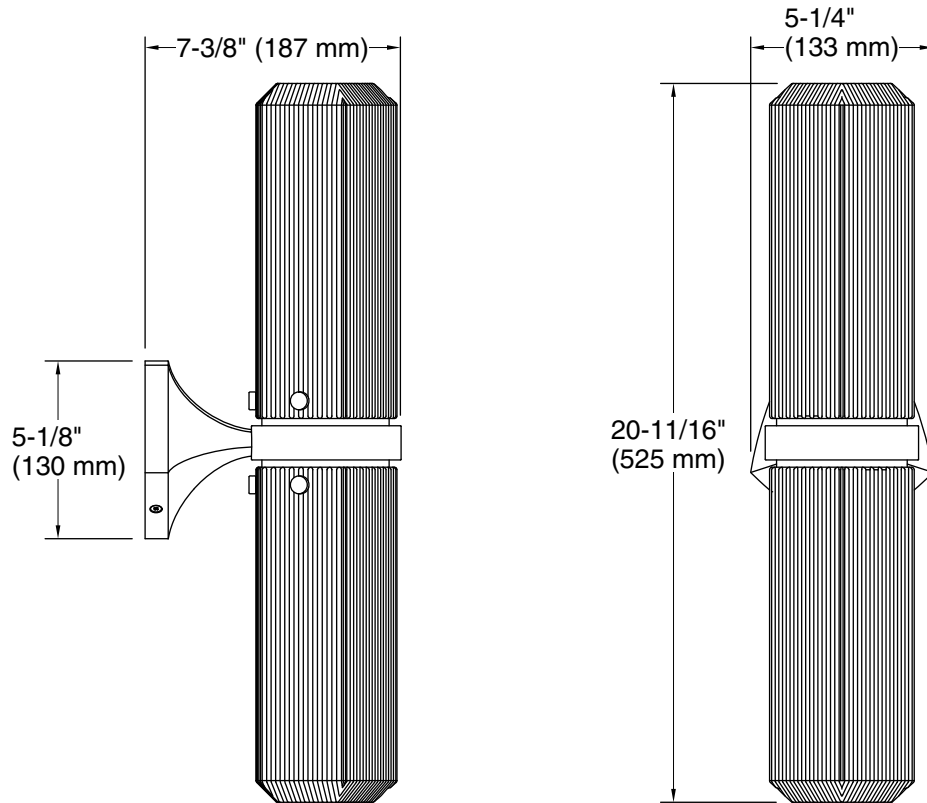

Required Electrical Service

One circuit required.

120 V, 60 Hz

Technical Information

All product dimensions are nominal.

Installation Type:	Wall-mount
Material:	Steel, Zinc, Glass
Number of Lights:	2
Lighting Type:	Socket-based
Socket Type:	E-26 Medium
Number of Shades:	2
Shade Type:	Glass - clear