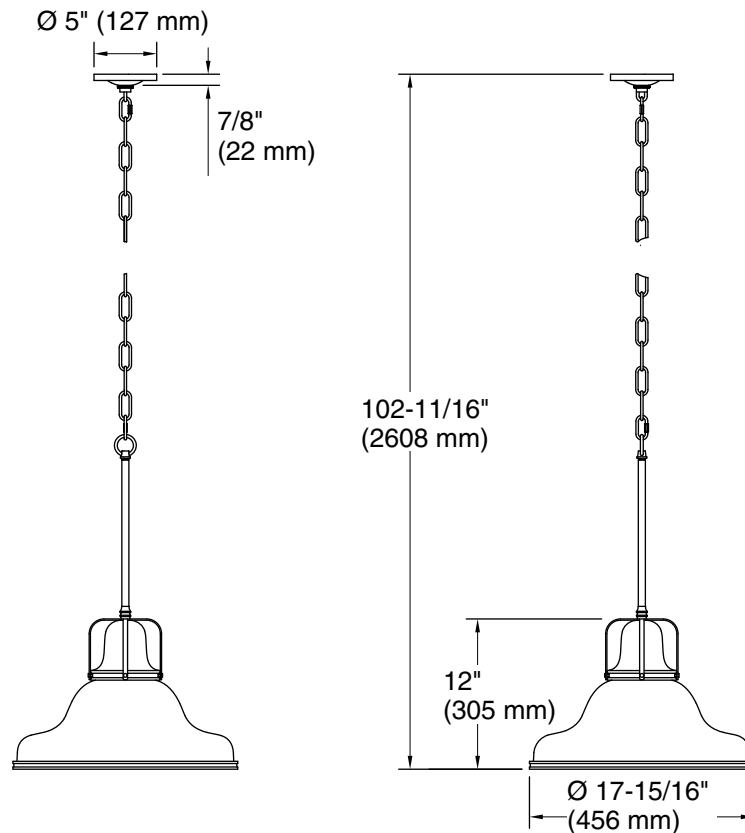

Features

- The double-domed metal shade features a cage detail at the connection
- A statement piece at 18" (457 mm) wide, this pendant is perfect for any farmhouse- or industrial-style space
- Medium base (E26) socket, works best with type A or G light bulbs (sold separately)
- Suitable for damp locations, per UL 1598

UL 1598
CSA C22.2 No. 250.0

KOHLER® Indoor Lighting Fixtures Limited Warranty

See website for detailed warranty information.

Available Colors/Finishes

Color tiles intended for reference only.

Color	Code	Description
	CPL	Polished Chrome
	BML	Black, Brass Trim
	WCL	White, Chrome Trim
	WGL	White, Gold Trim

Required Electrical Service

One circuit required.

Lights: 120 V, 12 A, 60 Hz

Technical Information

All product dimensions are nominal.

Material: Steel, Aluminum

Number of Lights: 3

Lighting Type: Socket-based

Socket Type: E-26 Medium

Number of Shades: 1

Shade Type: Metal

Hanging Type: Chain

Height: 30-5/16" (770 mm) -
99-9/16" (2529 mm)

Electrical component rating: Socket Rating: 60 Hz, 60 W