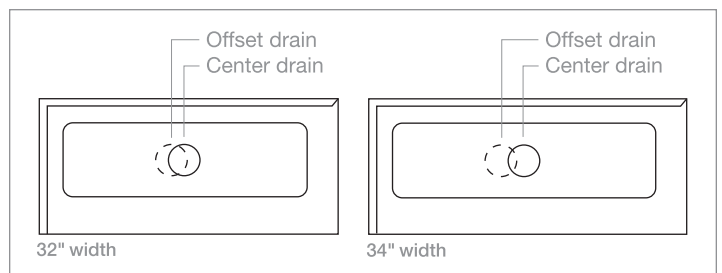

## Retrofit or new construction options

Drain accommodates new or remodeled bathrooms. Alternate drain locations easily replace a 60" x 30" bath

## Added space

Gain two to four inches of space when replacing a traditional 60" x 30" bath with a 60" x 32" or a 60" x 34" base

## Pairs well with Levity® shower door

With a modern design, easy entry and smooth operation, the Levity shower door complements the Bellwether shower base

K-9164/K-9155

K-9164/K-9156

K-9164

SKU	Description	Dimensions
K-9163	Bellwether Shower Base with Left-Hand, Center Drain	60" x 32" x 4"
K-9164	Bellwether Shower Base with Right-Hand, Center Drain	60" x 32" x 4"
K-9165	Bellwether Shower Base with Left-Hand, Offset Drain	60" x 32" x 4"
K-9166	Bellwether Shower Base with Right-Hand, Offset Drain	60" x 32" x 4"
K-9155	Bellwether Plastic Drain Cover for 60" x 32"	25 <sup>3</sup> / <sub>8</sub> " x 7 <sup>1</sup> / <sub>2</sub> "
K-9156	Bellwether Aluminum Drain Cover for 60" x 32"	25 <sup>3</sup> / <sub>8</sub> " x 7 <sup>1</sup> / <sub>2</sub> "
K-9177	Bellwether Shower Base with Left-Hand, Center Drain	60" x 34" x 4"
K-9178	Bellwether Shower Base with Right-Hand, Center Drain	60" x 34" x 4"
K-9193	Bellwether Shower Base with Left-Hand, Offset Drain	60" x 34" x 4"
K-9194	Bellwether Shower Base with Right-Hand, Offset Drain	60" x 34" x 4"
K-9157	Bellwether Plastic Drain Cover for 60"x 34"	27 <sup>3</sup> / <sub>8</sub> " x 7 <sup>1</sup> / <sub>2</sub> "
K-9159	Bellwether Aluminum Drain Cover for 60" x 34"	27 <sup>3</sup> / <sub>8</sub> " x 7 <sup>1</sup> / <sub>2</sub> "