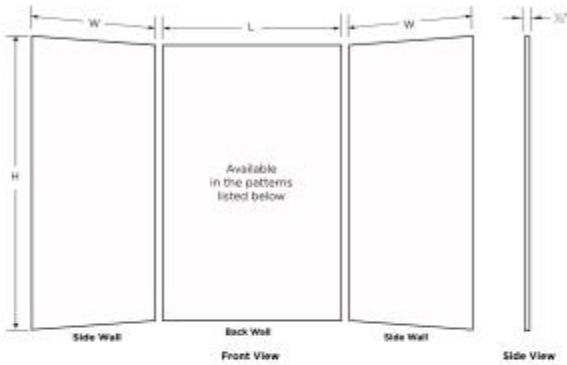

MTMK96-3662 36 x 62 x 96 Swanstone® Metro Subway Tile Glue up E

Model number:

MTMK963662.226

Dimensions: 62" x 36" x 96"

Installation: Glue up

Material: Swanstone®

BUILDER SPECIFICATION DRAWING

3 Piece Wall Kit