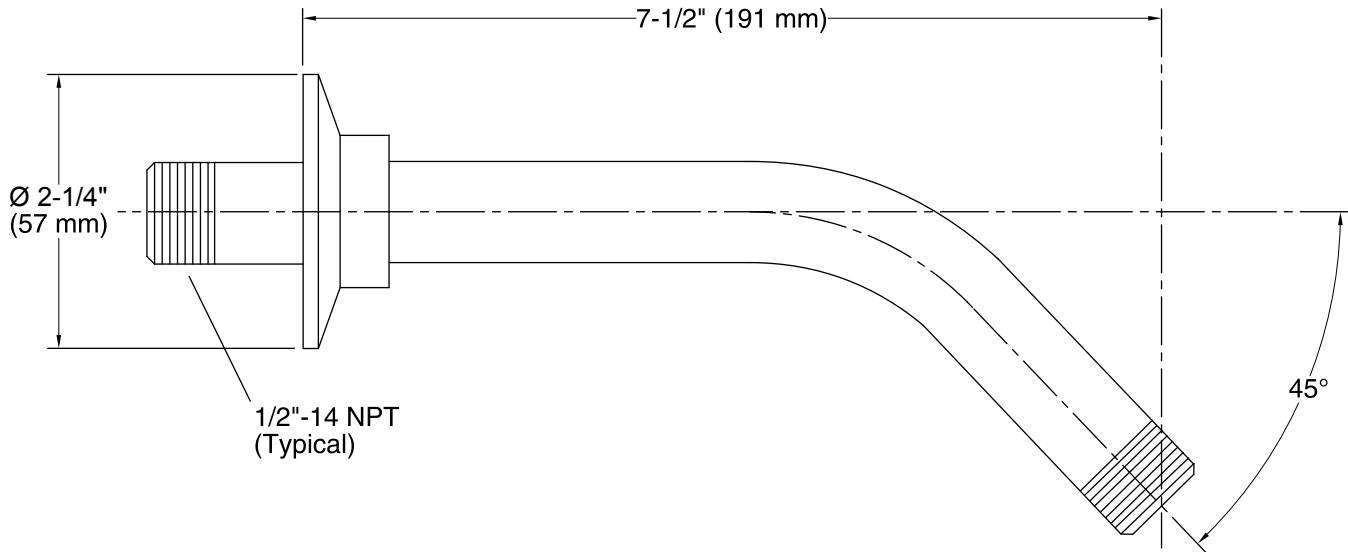

Technical Information

All product dimensions are nominal.

Notes

Install this product according to the installation guide.