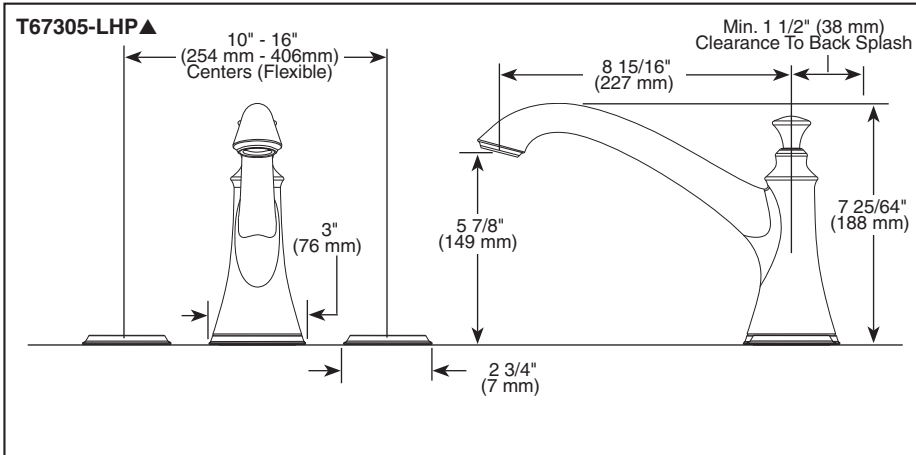

Submitted Model No.: _____

Specific Features: _____

BRIZO®

ROMAN TUB/ WHIRLPOOL FAUCET TRIM

- Baliza® Bath Collection
- Two-Handle Roman Tub Valve Trim
- Three Hole Installation (T67305-LHP)
- Four Hole Installation (T67405-LHP)
- Rough-In Kit Must Also be Ordered to Complete Installation (R62707 for Three Hole or R64707 for Four Hole)

TRIM STANDARD SPECIFICATIONS:

- Trim only for two handle roman tub faucet for concealed mounting.
- 8 15/16 (227 mm) long slip-on rigid spout.
- LHP - Less Handle Program. See handle options below.
- Temperature and volume controlled with handles.
- Rough-In kit must also be ordered to complete installation (R62707 for three hole or R64707 for four hole). There are separate specification sheets on each rough-in kit if more details are required.
- Handshower includes double check valves for backflow prevention (T67405-LHP).
- Handshower flows 2.0 gpm @ 80 psm.