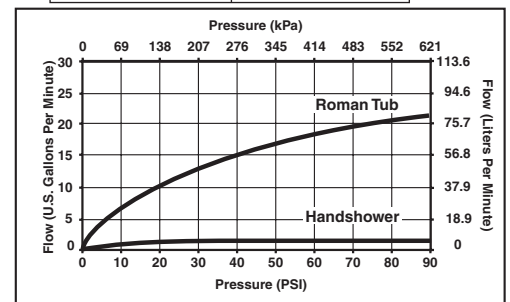

COMPLETE VALVE COMPLIES WITH:

- ASME A112.18.1 / CSA B125.1
- Indicates compliance to ICC/ANSI A117.1