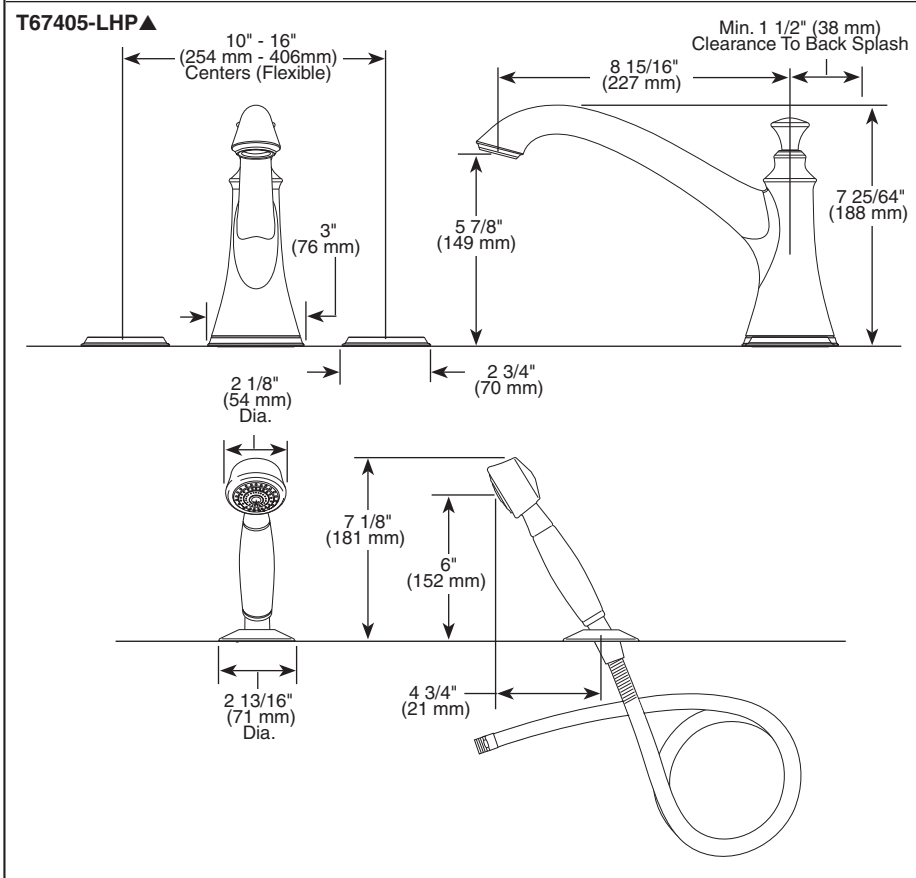

Submitted Model No.: _____

Specific Features: _____

BRIZO®

ROMAN TUB/ WHIRLPOOL FAUCET TRIM

- Baliza® Bath Collection
- Two-Handle Roman Tub Valve Trim
- Three Hole Installation (T67305-LHP)
- Four Hole Installation (T67405-LHP)
- Rough-In Kit Must Also be Ordered to Complete Installation (R62707 for Three Hole or R64707 for Four Hole)

TRIM STANDARD SPECIFICATIONS:

- Trim only for two handle roman tub faucet for concealed mounting.
- 8 15/16 (227 mm) long slip-on rigid spout.
- LHP - Less Handle Program. See handle options below.
- Temperature and volume controlled with handles.
- Rough-In kit must also be ordered to complete installation (R62707 for three hole or R64707 for four hole). There are separate specification sheets on each rough-in kit if more details are required.
- Handshower includes double check valves for backflow prevention (T67405-LHP).
- Handshower flows 2.0 gpm @ 80 psm.