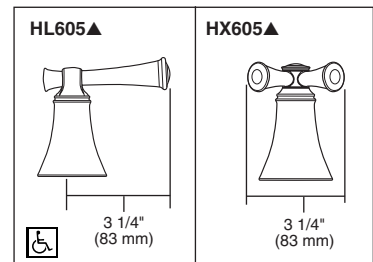

COMPLETE VALVE COMPLIES WITH:

- ASME A112.18.1 / CSA B125.1
- Indicates compliance to ICC/ANSI A117.1