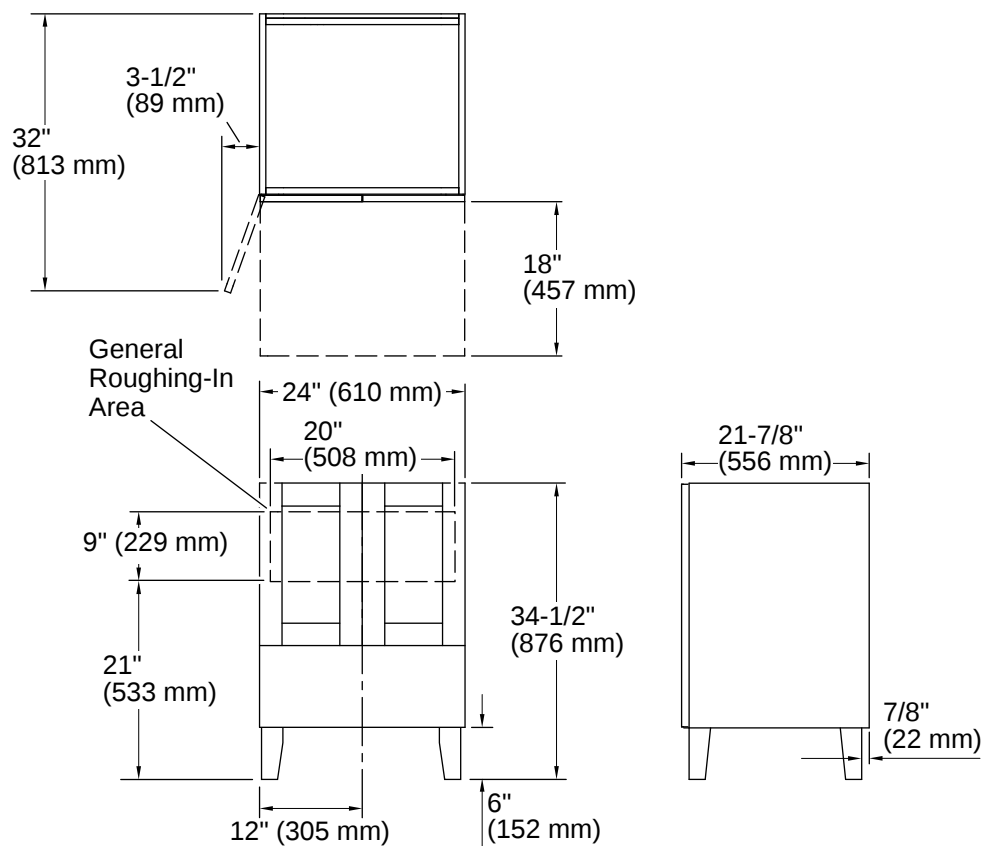

Installation Notes

Install this product according to the installation instructions.