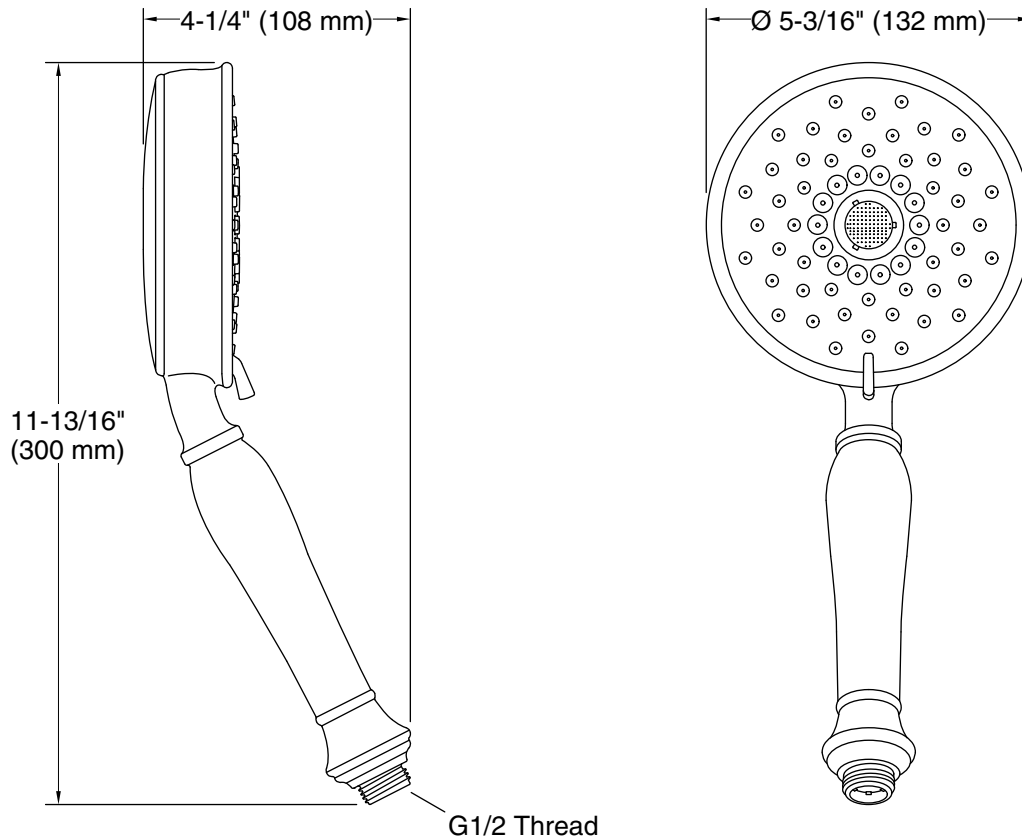

Technical Information

All product dimensions are nominal.

Handshower:

Rated maximum flow: 2.5 gal/min (9.5 l/min)

Notes

Install this product according to the installation instructions.

Plumbing codes require an atmospheric vacuum breaker (such as Kohler Model K-9660) be installed in-line with handshowers. Please consult with local plumbing officials.

ADA, OBC, CSA B651 compliant when installed to the specific requirements of these regulations.