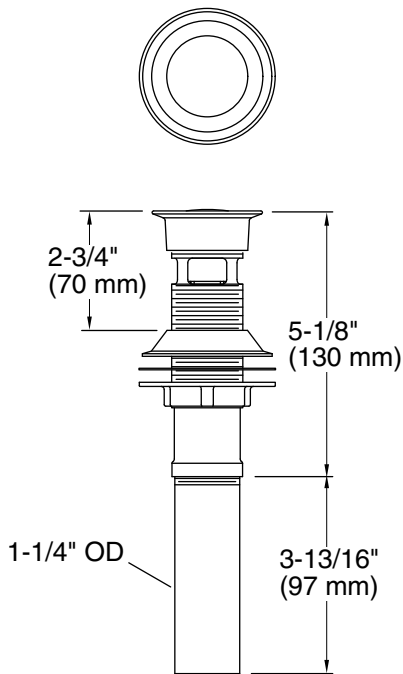

Installation Notes

Install this product according to the installation guide.

Product Diagram