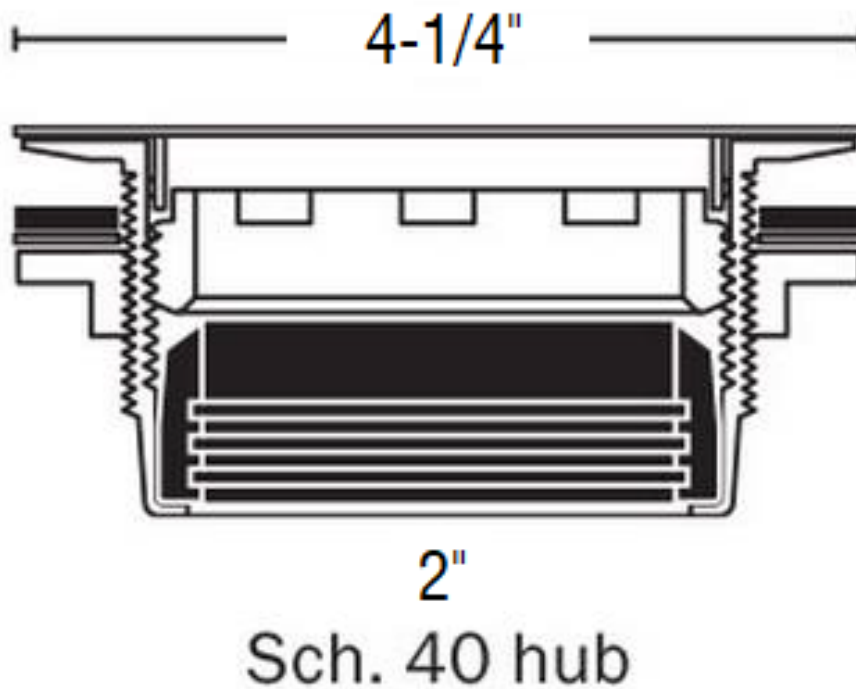

Dimensions

Job Name			
Date		Quantity	
Model Specified		Customer	
Architect/engineer		Contractor