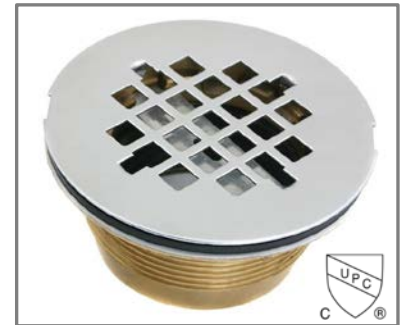

Product Features

- Fits over 2" Schedule 40 DWV pipe
- Snap-in strainer
- 4-1/4" OD stainless steel grate
- No caulk connection (with gasket)
- Wrench included

4PRO2NCSD

Model Numbers

4PRO2NCSD 2" Brass No Caulk Shower Drain