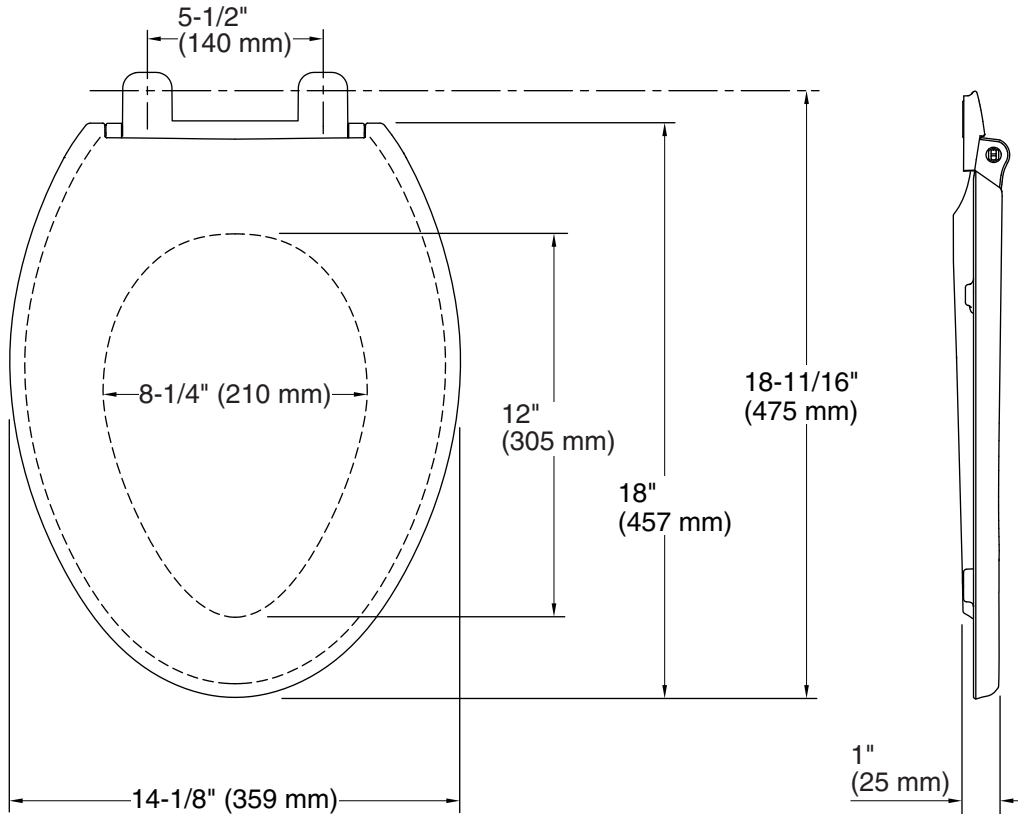

### Technical Information

All product dimensions are nominal.

Seat shape type: Elongated  
Seat front type: Closed-front  
Seat-mounting holes: 5-1/2" (140 mm)