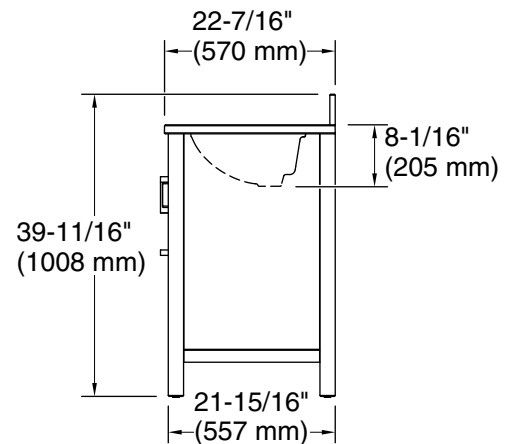

### Features

- Set includes cabinet, precut quartz vanity top, backsplash, sink, cabinet hardware
- Four full-extension 17" (432 mm) drawers with soft-close side-mount slides
- Three-way adjustable slow-close door hinges for easy cabinet access
- 20" (508 mm) cabinet interior provides ample storage space
- Finish-matched cabinet interior offers generous clearance for plumbing
- Vanity top has 8" (203 mm) widespread faucet holes; requires deck-mount faucet (sold separately)
- Brushed Nickel hardware included on White, Atmos Grey, and Carbon Oak vanities, and Matte Black hardware on Light Oak vanities.

### Technical Information

All product dimensions are nominal.