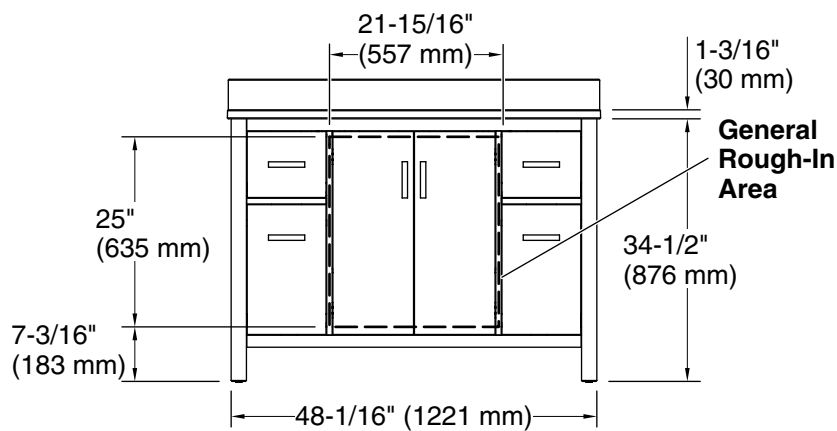

### Features

- Set includes cabinet, precut quartz vanity top, backsplash, sink, cabinet hardware
- Four full-extension 17" (432 mm) drawers with soft-close side-mount slides
- Three-way adjustable slow-close door hinges for easy cabinet access
- 20" (508 mm) cabinet interior provides ample storage space
- Finish-matched cabinet interior offers generous clearance for plumbing
- Vanity top has 8" (203 mm) widespread faucet holes; requires deck-mount faucet (sold separately)
- Brushed Nickel hardware included on White, Atmos Grey, and Carbon Oak vanities, and Matte Black hardware on Light Oak vanities.

### Technical Information

All product dimensions are nominal.