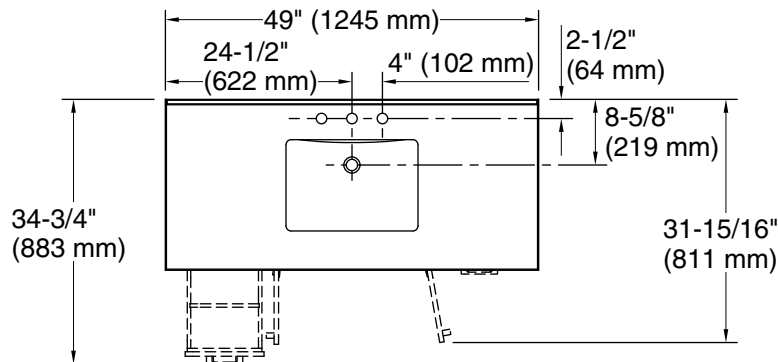

### Features

- Set includes cabinet, precut quartz vanity top, backsplash, sink, cabinet hardware
- Four full-extension 17" (432 mm) drawers with soft-close side-mount slides
- Three-way adjustable slow-close door hinges for easy cabinet access
- 20" (508 mm) cabinet interior provides ample storage space
- Finish-matched cabinet interior offers generous clearance for plumbing
- Vanity top has 8" (203 mm) widespread faucet holes; requires deck-mount faucet (sold separately)
- Brushed Nickel hardware included on White, Atmos Grey, and Carbon Oak vanities, and Matte Black hardware on Light Oak vanities.

### Technical Information

All product dimensions are nominal.