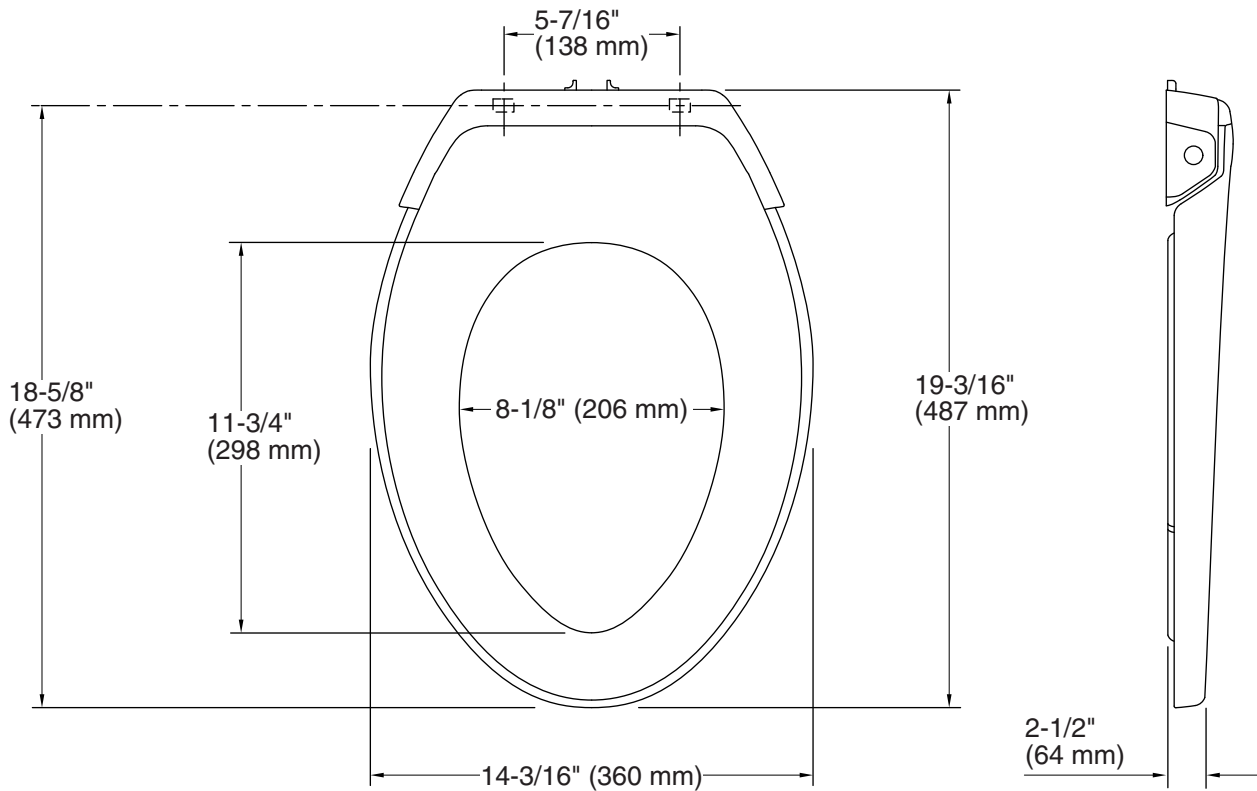

Color	Code	Description
-------	------	-------------

	0	White
	96	Biscuit

Technical Information

All product dimensions are nominal.

Seat shape type: Elongated
Seat front type: Closed-front
Seat-mounting holes: 5-7/16" (137 mm)