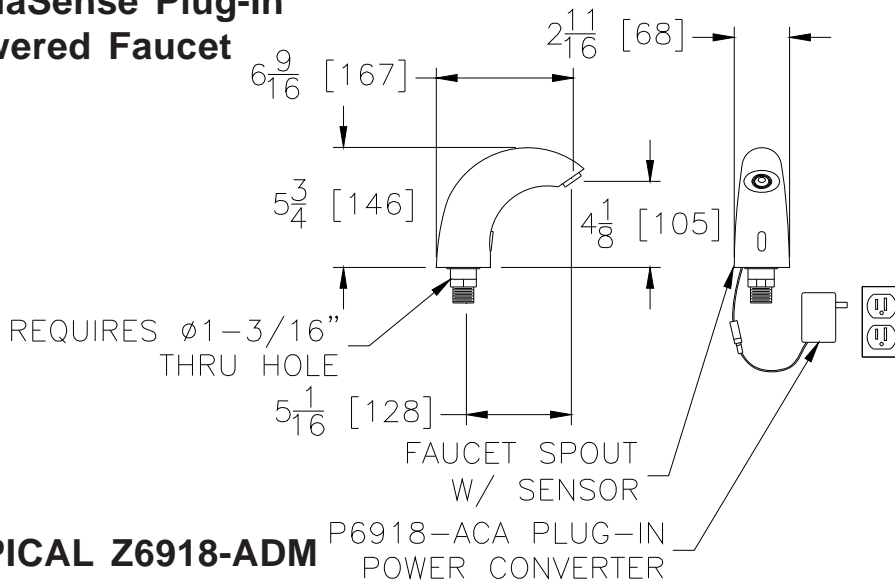

**TYPICAL Z6918
AquaSense Battery
Powered Faucet**

**TYPICAL Z6918E
AquaSense Plug-In
Powered Faucet**

**TYPICAL Z6918-ADM
Battery or -ACA**

ZURN INDUSTRIES, LLC. ♦ COMMERCIAL BRASS OPERATION
5900 ELWIN BUCHANAN DRIVE ♦ SANFORD NC 27330
Phone: 1-800-997-3876 ♦ Fax: 919-775-3541
www.zurn.com
In Canada: ZURN INDUSTRIES LIMITED
3544 Nashua Drive ♦ Mississauga, Ontario L4V1L2
Phone: 905-405-8272 Fax: 905-405-1292

NOTE: MUST USE ZURN P6918-ACA PLUG-IN POWER CONVERTER TO ENSURE PROPER OPERATION. USING A POWER CONVERTER OTHER THAN ZURN MAY RESULT IN OPERATION MALFUNCTION OR UNIT FAILURE.