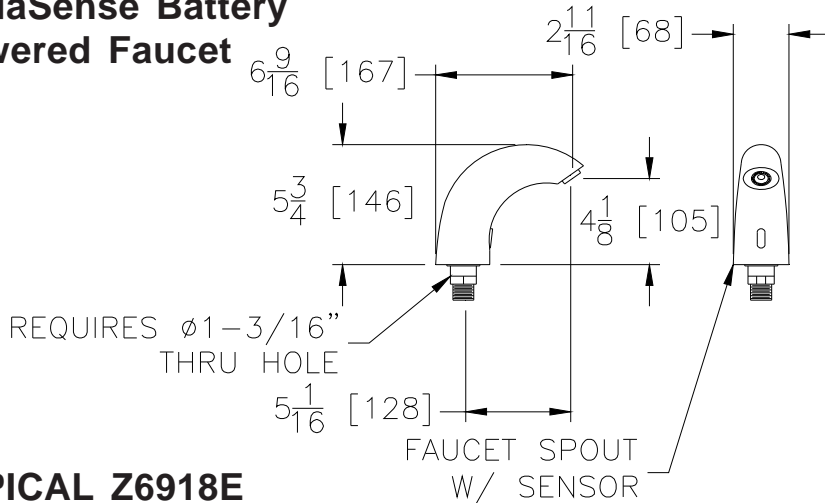

**TYPICAL Z6918
AquaSense Battery
Powered Faucet**

**TYPICAL Z6918E
AquaSense Plug-In
Powered Faucet**

**TYPICAL Z6918-ADM
Battery or -ACA**

ZURN INDUSTRIES, LLC. ♦ COMMERCIAL BRASS OPERATION
5900 ELWIN BUCHANAN DRIVE ♦ SANFORD NC 27330
Phone: 1-800-997-3876 ♦ Fax: 919-775-3541
www.zurn.com
In Canada: ZURN INDUSTRIES LIMITED
3544 Nashua Drive ♦ Mississauga, Ontario L4V1L2
Phone: 905-405-8272 Fax: 905-405-1292

NOTE: MUST USE ZURN P6918-ACA PLUG-IN POWER CONVERTER TO ENSURE PROPER OPERATION. USING A POWER CONVERTER OTHER THAN ZURN MAY RESULT IN OPERATION MALFUNCTION OR UNIT FAILURE.