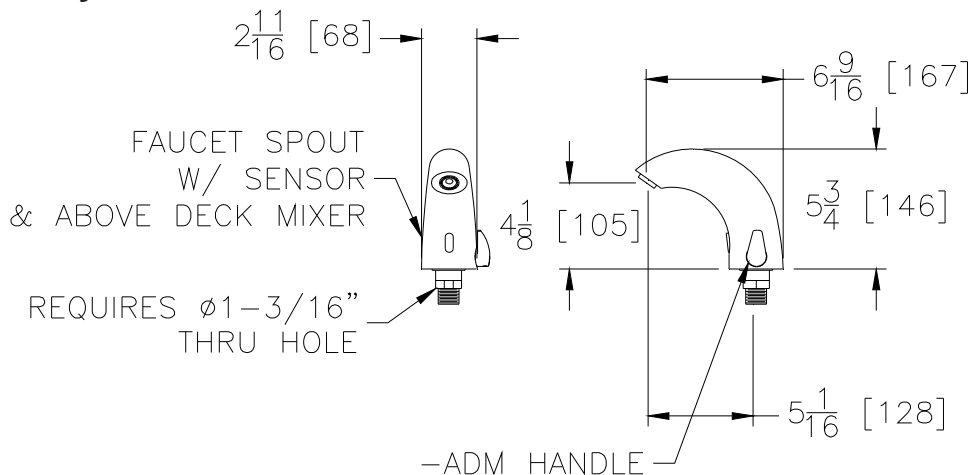

**TYPICAL Z6918-ADM
Battery or -ACA**

ZURN INDUSTRIES, LLC. ♦ COMMERCIAL BRASS OPERATION
5900 ELWIN BUCHANAN DRIVE ♦ SANFORD NC 27330
Phone: 1-800-997-3876 ♦ Fax: 919-775-3541
www.zurn.com
In Canada: ZURN INDUSTRIES LIMITED
3544 Nashua Drive ♦ Mississauga, Ontario L4V1L2
Phone: 905-405-8272 Fax: 905-405-1292

NOTE: MUST USE ZURN P6918-ACA PLUG-IN POWER CONVERTER TO ENSURE PROPER OPERATION. USING A POWER CONVERTER OTHER THAN ZURN MAY RESULT IN OPERATION MALFUNCTION OR UNIT FAILURE.