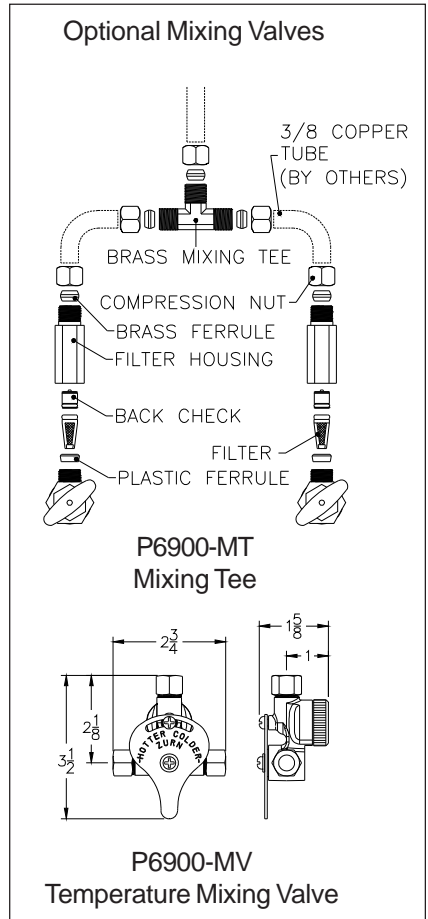

**TYPICAL Z6918-ADM
Battery or -ACA**

ZURN INDUSTRIES, LLC. ♦ COMMERCIAL BRASS OPERATION
5900 ELWIN BUCHANAN DRIVE ♦ SANFORD NC 27330
Phone: 1-800-997-3876 ♦ Fax: 919-775-3541
www.zurn.com
In Canada: ZURN INDUSTRIES LIMITED
3544 Nashua Drive ♦ Mississauga, Ontario L4V1L2
Phone: 905-405-8272 Fax: 905-405-1292

NOTE: MUST USE ZURN P6918-ACA PLUG-IN POWER CONVERTER TO ENSURE PROPER OPERATION. USING A POWER CONVERTER OTHER THAN ZURN MAY RESULT IN OPERATION MALFUNCTION OR UNIT FAILURE.