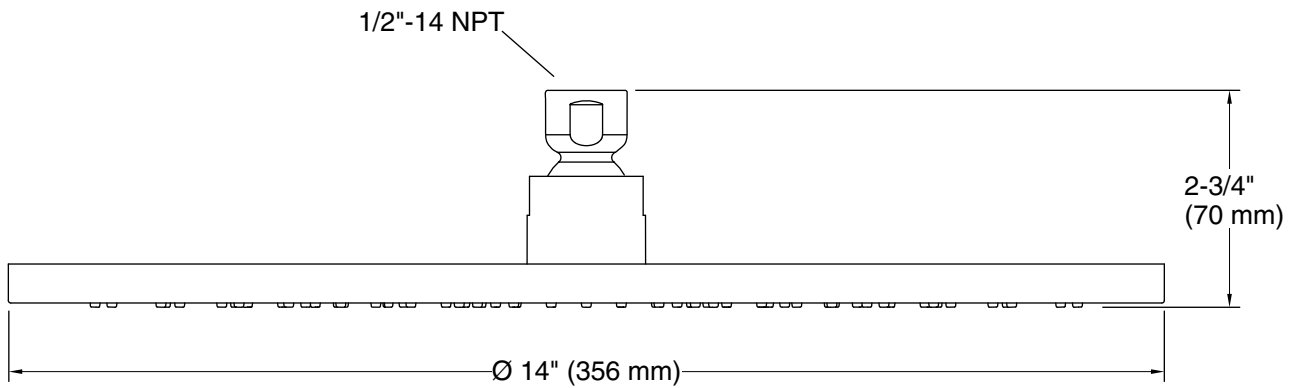

Technical Information

All product dimensions are nominal.

Showerhead/Body Spray:

Rated maximum flow: 2.5 gal/min (9.5 l/min)

Notes

Install this product according to the installation instructions.