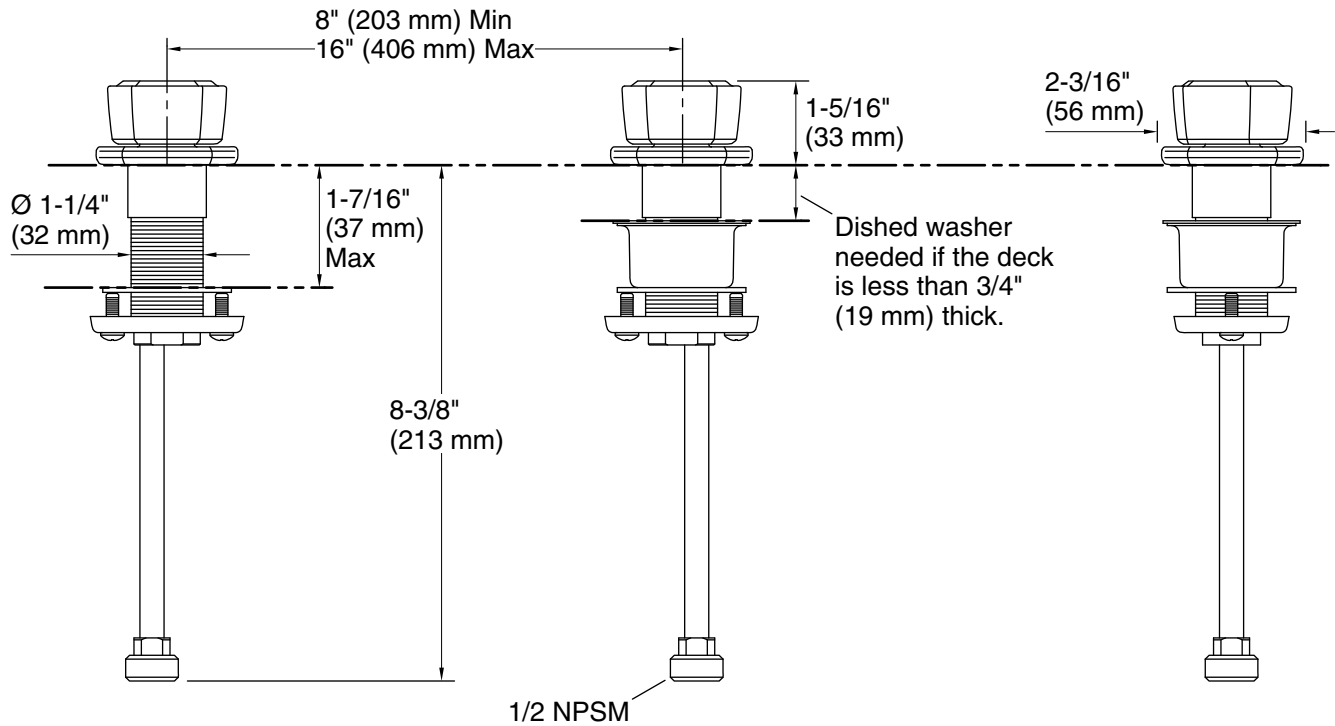

Technical Information

All product dimensions are nominal.

Faucet:

Flow rate: 1.2 gal/min (4.5 l/min)

Pressure: 60 psi (4.1 bar)

Drain included: No

Drain with overflow: Yes

Notes