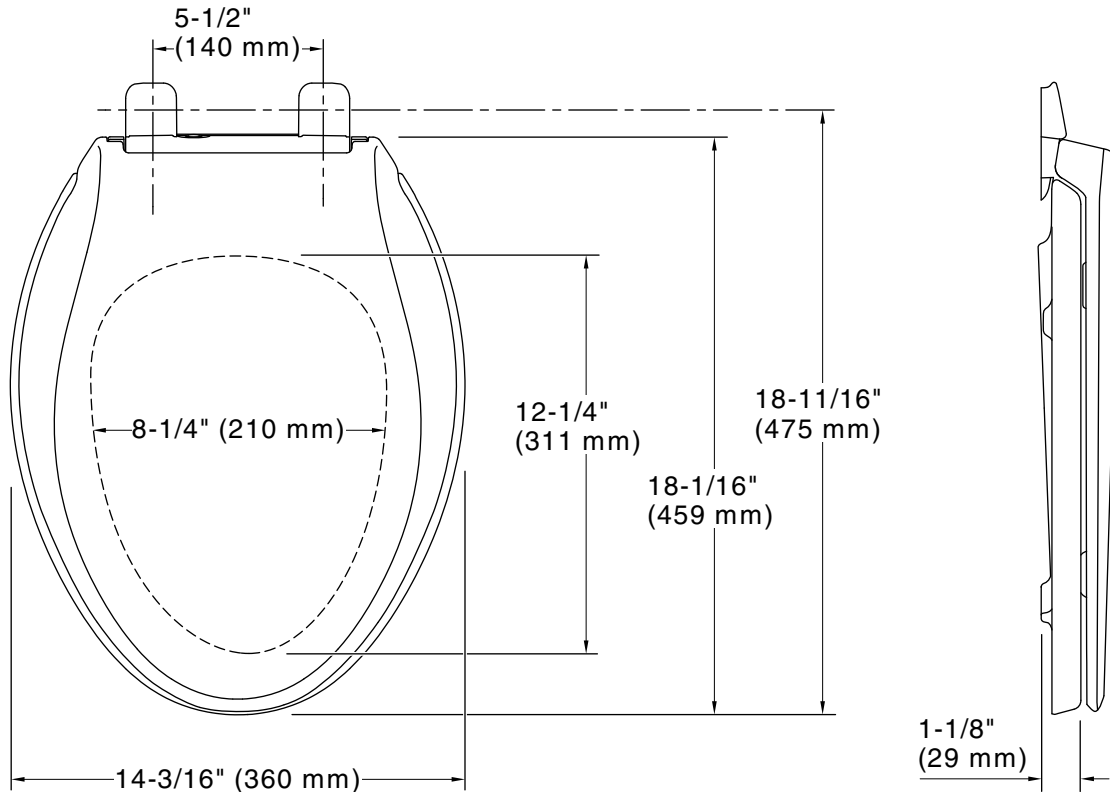

Features

- Grip-Tight installation hardware makes it easy to fasten the seat – everything is done from above the bowl
- ReadyLatch® hinge provides a positive lock/unlock latch to securely hold seat in position, yet seat easily removes for cleaning or adjusting fit
- Quiet-Close™ elongated seat closes quietly
- Grip-Tight bumpers hold seat firmly in place
- Light intensity designed to provide enough light to see the toilet without disrupting nighttime vision
- Choose between three brightness levels: a soft glow or brighter illumination
- Dual LED lighting offers guiding light when lid is down and task light when lid is lifted
- Illumination cycle with automatic 10-hour nightlight
- Battery-operated - no electrical cords required
- Up to 12 months of battery life (uses 4 AA batteries, not included)
- Contoured seat for user comfort
- Color-matched plastic hinges

Color	Code	Description
	0	White
	96	Biscuit
	NY	Dune
	95	Ice™ Grey
	G9	Sandbar
	K4	Cashmere
	58	Thunder™ Grey
	7	Black Black™

Technical Information

All product dimensions are nominal.

Seat shape type: Elongated
Seat front type: Closed-front
Seat-mounting holes: 5-1/2" (140 mm)