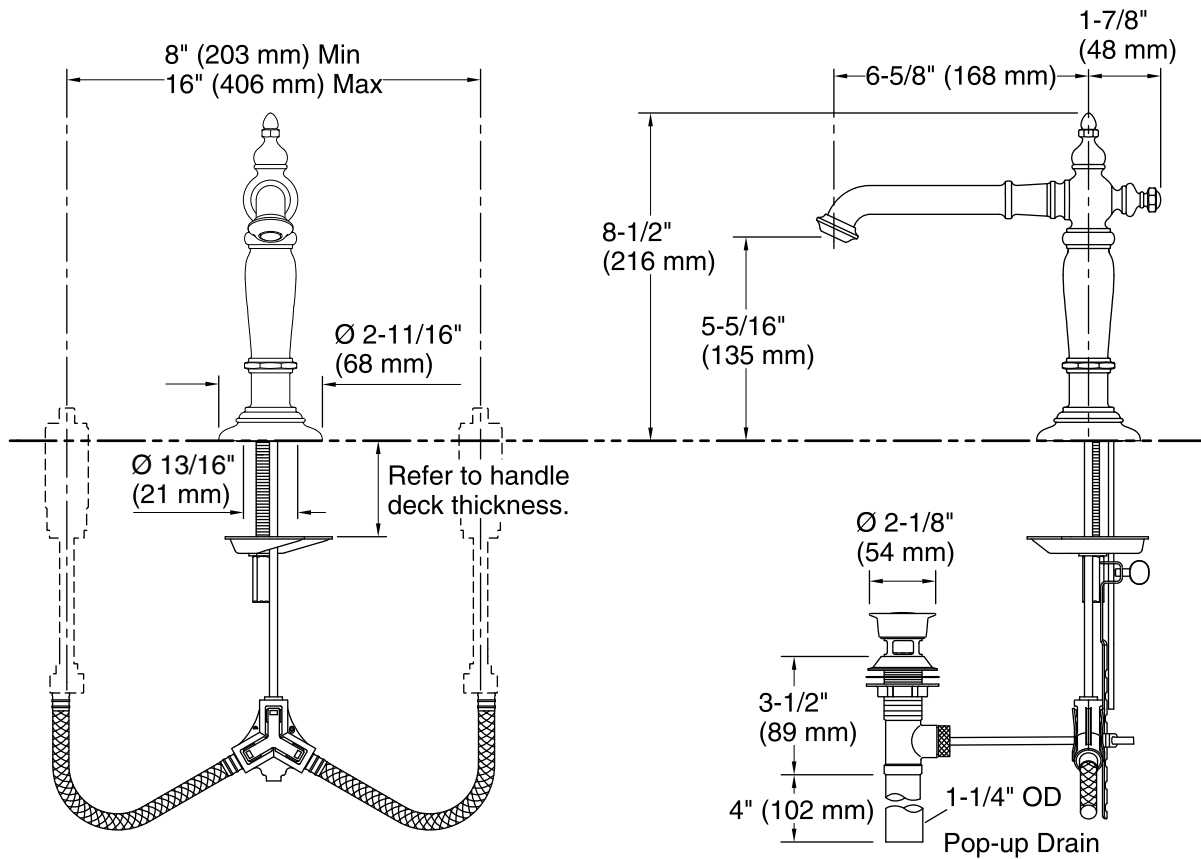

### Features

- Metal construction.
- Metal pop-up drain with tailpiece.
- 6-5/8" (168 mm) spout reach.
- 1.2 gal/min (4.5 l/min) maximum flow rate [max at 60 psi (4.14 bar)].

### Technical Information

All product dimensions are nominal.

#### Spout:

Spout reach: 6-5/8" (168 mm)