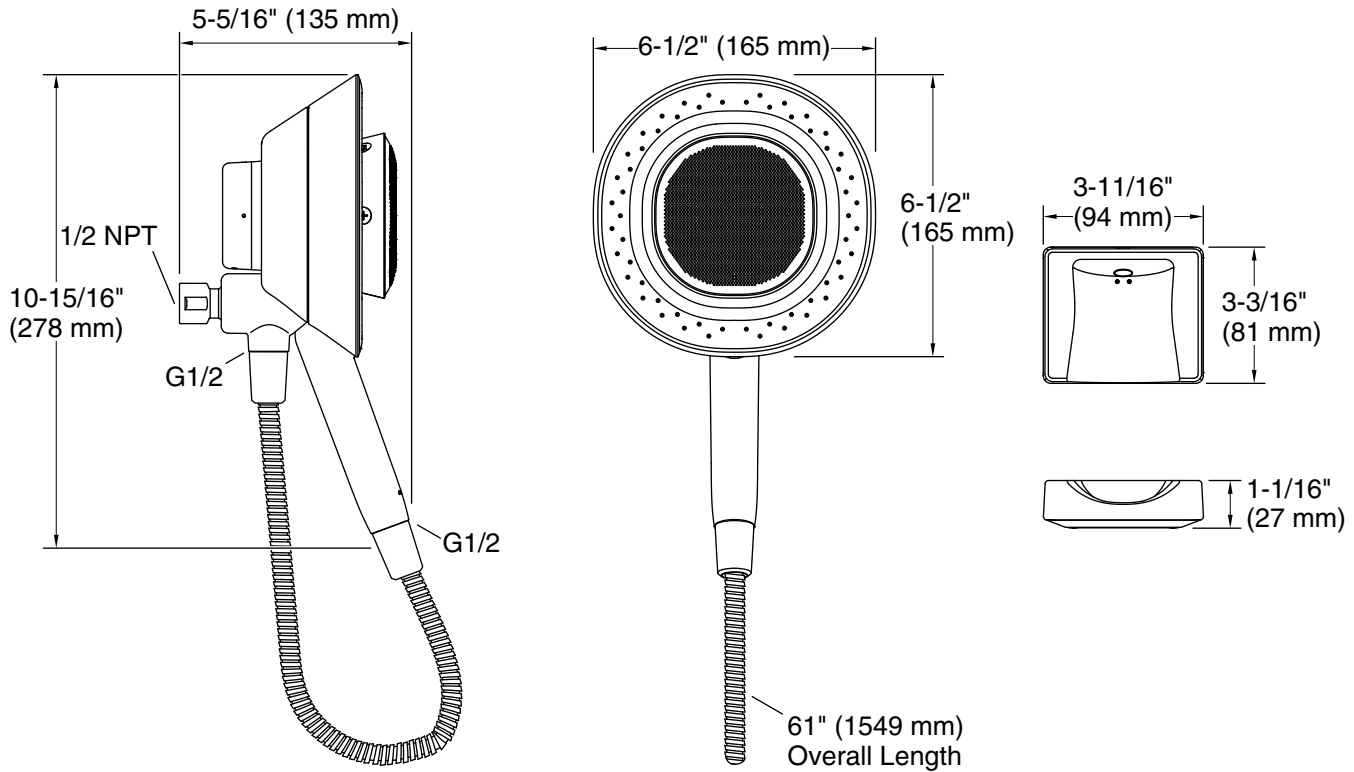

Technical Information

All product dimensions are nominal.

Power source: Battery - DC, not included

Electrical component rating: Speaker: 10 W

Amplifier channels: 1 at 10 W per channel

Handshower:

Rated maximum flow: 1.75 gal/min (6.6 l/min)

Pressure: 80 psi (5.5 bar)

Charge voltage: USB 5 V

Charge time: 3 hours

Usage time: 5 hours

Bluetooth® range: 32.8 ft (10 m)

Bluetooth® version: 5.0

Max. Ambient temp: 140°F (60°C)

Signal to noise ratio: >70 dB