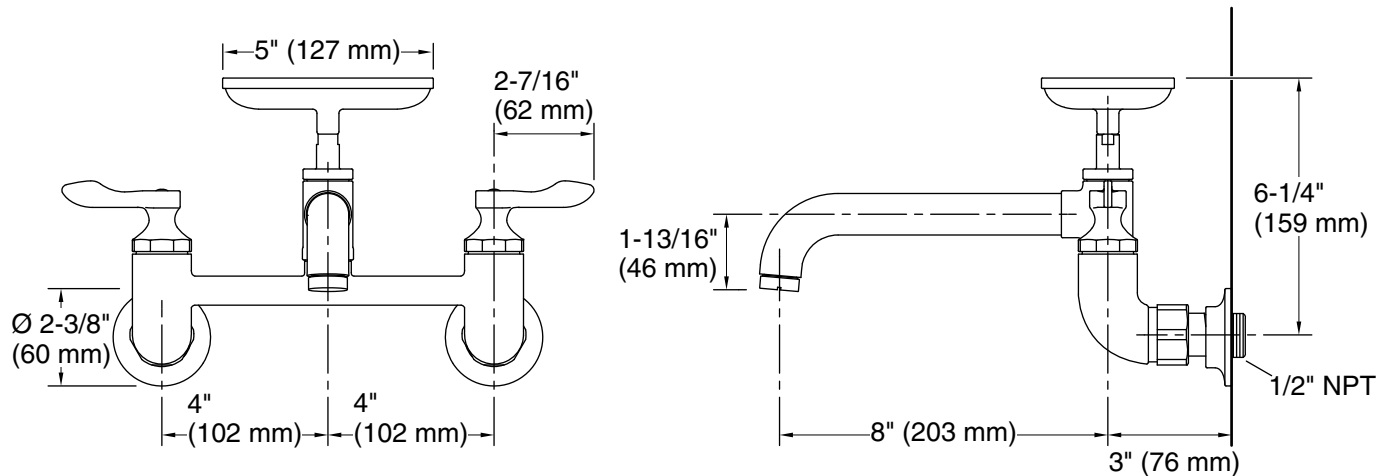

Technical Information

All product dimensions are nominal.

Valve body: Cast brass

Drain included: No

Spout:

Spout reach: 11" (279 mm)

Handle clearance: 2-7/16" (62 mm)

Notes

Install this product according to the installation instructions.

ADA, OBC, CSA B651 compliant when installed to the specific requirements of these regulations.